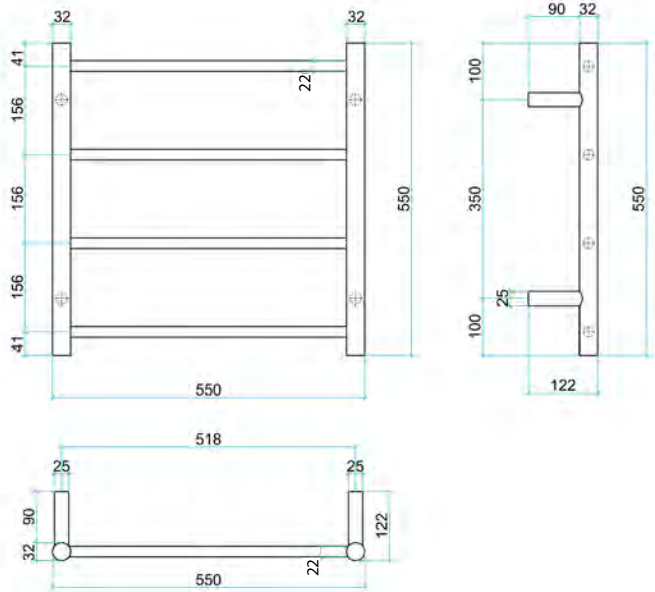

Thermorail Ladder Towel Rails 12V

Electric Heated Towel Rails for use in bathrooms

Stock Code	Finish	Size (mm)	Output (W)	No. of Bars
SR2512	Brushed Stainless Steel	W550 x H550 x D122	65 Watts	4

- SEVEN YEARS WARRANTY **7**
- SAFE FOR USE IN BATHROOMS **IP55**
- QUALITY STAINLESS STEEL **304**
- DRY ELECTRIC ELEMENT **12V**
- TRANSFORMER INCLUDED **:12V 240V:**
- MULTIFLEX WIRING ALL 4 LEGS
- HORIZONTAL AND VERTICAL BAR SIZES **32mmø** and **22mmø**
- CONCEALED WIRING ONLY

Please note: Specifications are for information purposes only. Whilst every effort has been made to ensure the product specifications are accurate, due to continuing product development and improvement the specifications are subject to change. Specifications can be used to rough in and fit timber supports in the wall however we recommend no holes are drilled without having the product on site or verifying the details with the manufacturer. Thermogroup cannot be held liable or responsible for errors due to updated specifications