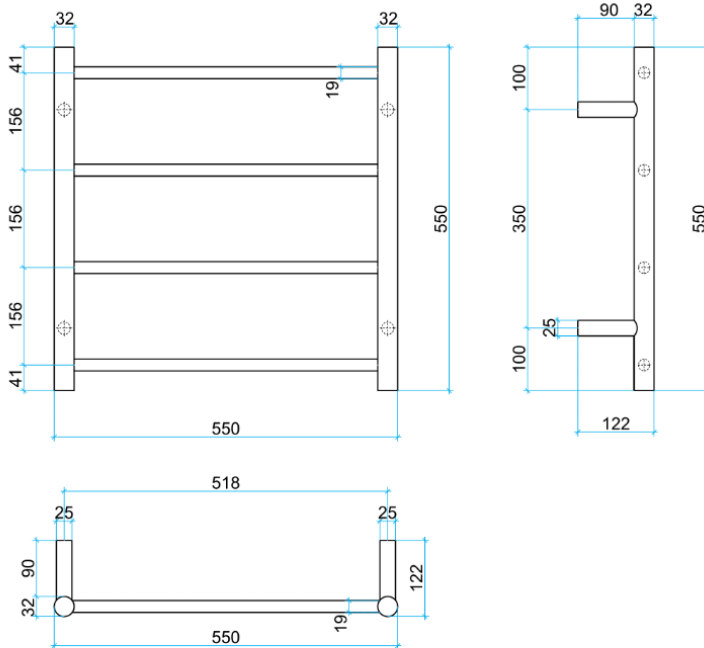

Thermorail Ladder Towel Rails 240V

Electric Heated Towel Rails for use in bathrooms

This rail has Multiflex wiring which means that there is a connection point on both the left and right hand side of the rail and the lead can be connected to either side. Being a dry electric element rail, this can be mounted either way up meaning the wiring can be from any of the four mounting points.

| Stock Code | Finish | Size (mm) | Output (W) | No. of Bars |
|------------|-------------------------|--------------------|------------|-------------|
| SRB25M | Brushed Stainless Steel | W550 x H550 x D122 | 41 Watts | 4 |

- SEVEN YEARS WARRANTY** (7)
- SAFE FOR USE IN BATHROOMS** (IP55)
- QUALITY STAINLESS STEEL** (304)
- DRY ELECTRIC ELEMENT** (240V)
- MULTIFLEX WIRING ALL 4 LEGS**
- HORIZONTAL AND VERTICAL BAR SIZES** (32mm, 22mm)
- HARDWIRED OR PLUG-IN**