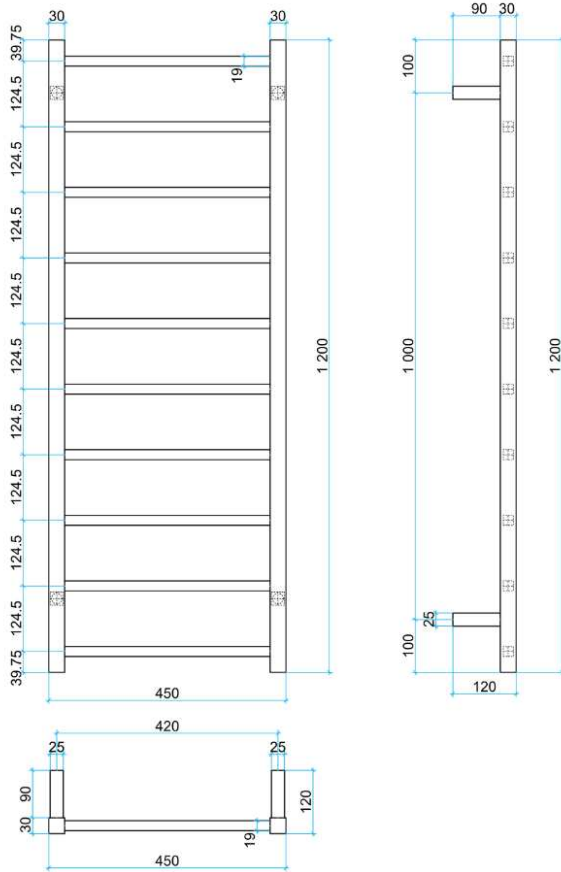

Thermorail Ladder Towel Rails 240V

Electric Heated Towel Rails for use in bathrooms

This rail has Multiflex wiring which means that there is a connection point on both the left and right hand side of the rail and the lead can be connected to either side. Being a dry electric element rail, this can be mounted either way up meaning the wiring can be from any of the four mounting points.

Stock Code	Finish	Size (mm)	Output (W)	No. of Bars
SS19M	Polished Stainless Steel	W450 x H1200 x D120	89 Watts	10

PLEASE NOTE: Specifications are for information purposes only. Whilst every effort has been made to ensure the product specifications are accurate, due to continuing product development and improvement the specifications are subject to change. Specifications can be used to rough in and fit timber supports in the wall however we recommend no holes are drilled without having the product on site or verifying the details with the manufacturer. Thermogroup cannot be held liable or responsible for errors due to updated specifications.