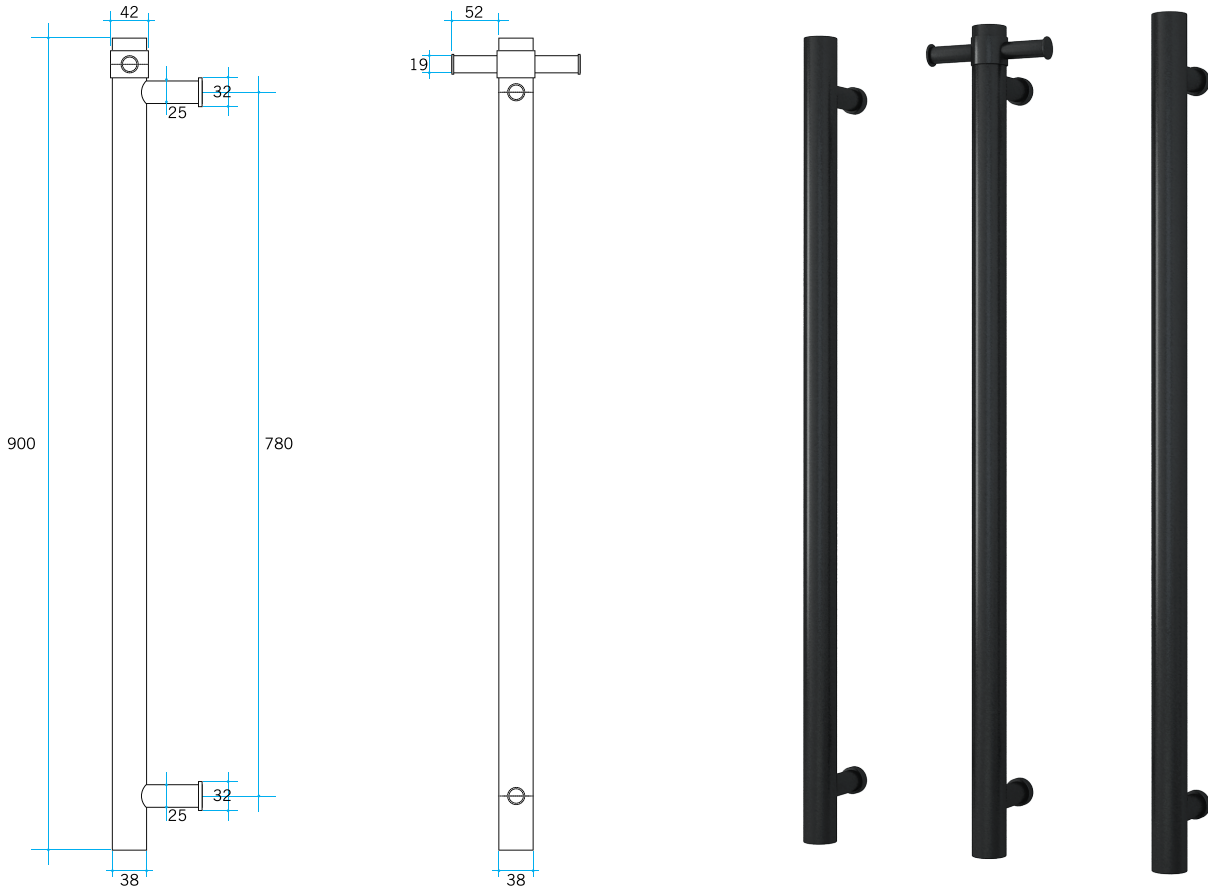

Thermorail Towel Rails 12V

Electric Heated Towel Rails for use in bathrooms

Stock Code	Finish	Size (mm)	Output (W)	No. of Bars
VS900HB	Matt Black	W142 x H900 x D100	30 Watts	1

Rails are sold individually. Hooks are removable.

Please note: Specifications are for information purposes only. Whilst every effort has been made to ensure the product specifications are accurate, due to continuing product development and improvement the specifications are subject to change. Specifications can be used to rough in and fit timber supports in the wall however we recommend no holes are drilled without having the product on site or verifying the details with the manufacturer. Thermogroup cannot be held liable or responsible for errors due to updated specifications