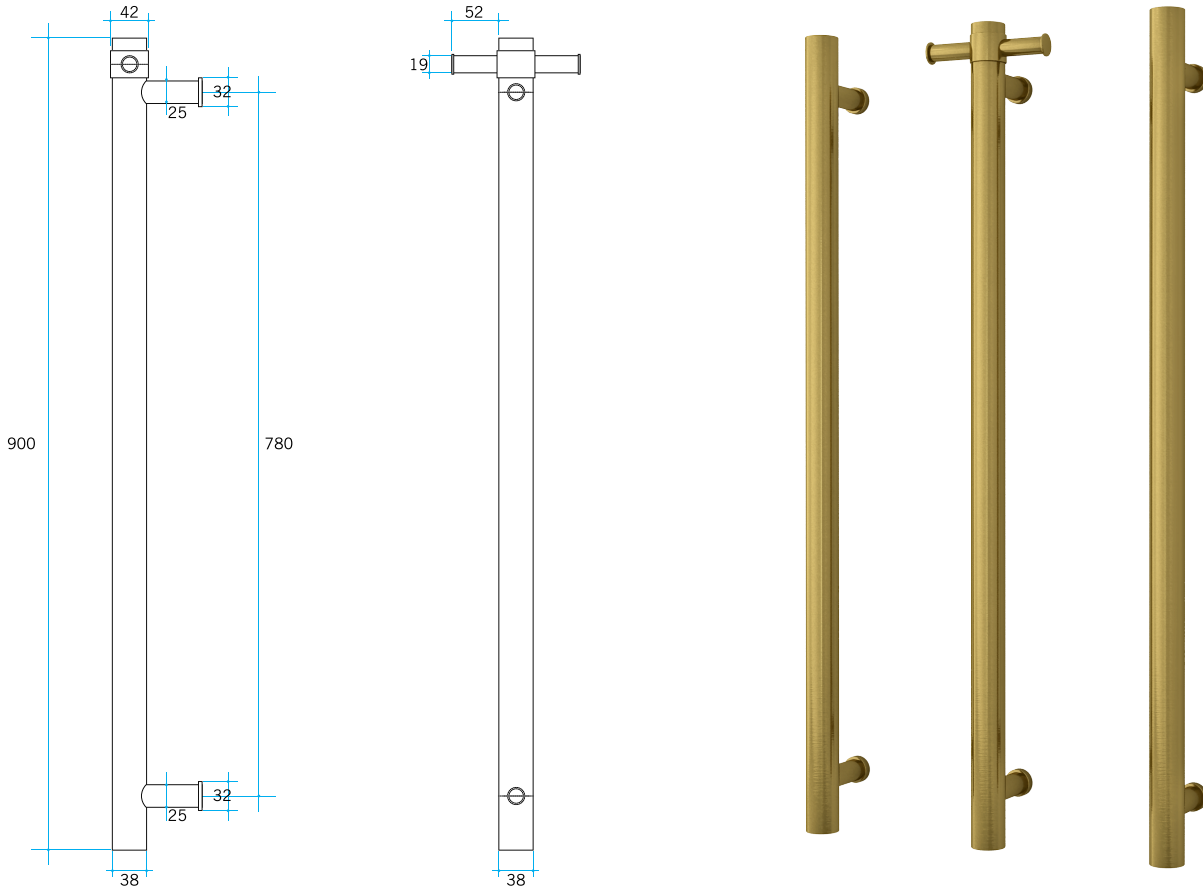

Thermorail Towel Rails 12V

Electric Heated Towel Rails for use in bathrooms

Stock Code	Finish	Size (mm)	Output (W)	No. of Bars
VS900HBG	Brushed Gold Plated	W142 x H900 x D100	30 Watts	1

Rails are sold individually. Hooks are removable.

- SEVEN YEARS WARRANTY: 7
- SAFE FOR USE IN BATHROOMS: IP55
- QUALITY STAINLESS STEEL: 304
- DRY ELECTRIC ELEMENT: 12V
- CONCEALED WIRING ONLY: [Icon]
- TRANSFORMER INCLUDED: [Icon: 12V 240V]
- VERTICAL BAR SIZE: 38mmø

Please note: Specifications are for information purposes only. Whilst every effort has been made to ensure the product specifications are accurate, due to continuing product development and improvement the specifications are subject to change. Specifications can be used to rough in and fit timber supports in the wall however we recommend no holes are drilled without having the product on site or verifying the details with the manufacturer. Thermogroup cannot be held liable or responsible for errors due to updated specifications