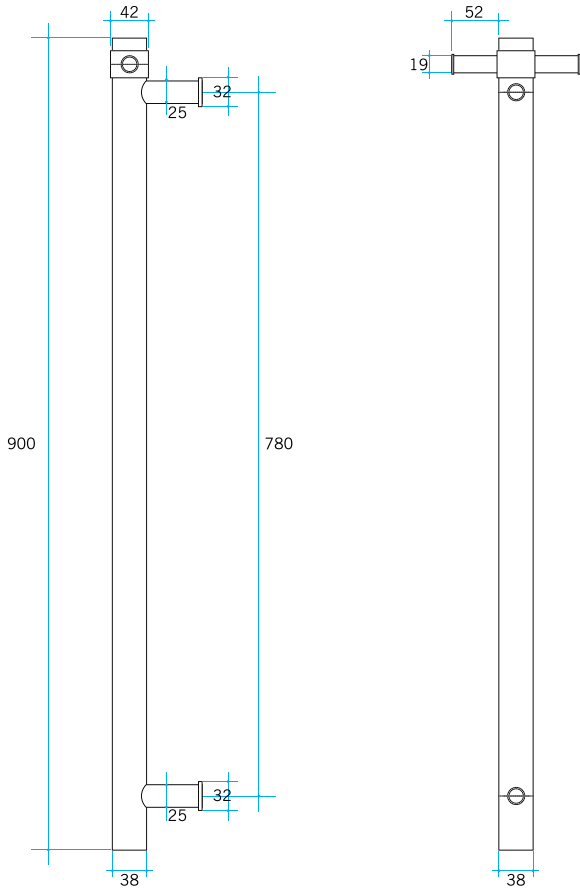

Thermorail Towel Rails 12V

Electric Heated Towel Rails for use in bathrooms

Stock Code	Finish	Size (mm)	Output (W)	No. of Bars
VS900HBN	Brushed Nickel	W142 x H900 x D100	30 Watts	1

Rails are sold individually. Hooks are removable.

Please note: Specifications are for information purposes only. Whilst every effort has been made to ensure the product specifications are accurate, due to continuing product development and improvement the specifications are subject to change. Specifications can be used to rough in and fit timber supports in the wall however we recommend no holes are drilled without having the product on site or verifying the details with the manufacturer. Thermogroup cannot be held liable or responsible for errors due to updated specifications