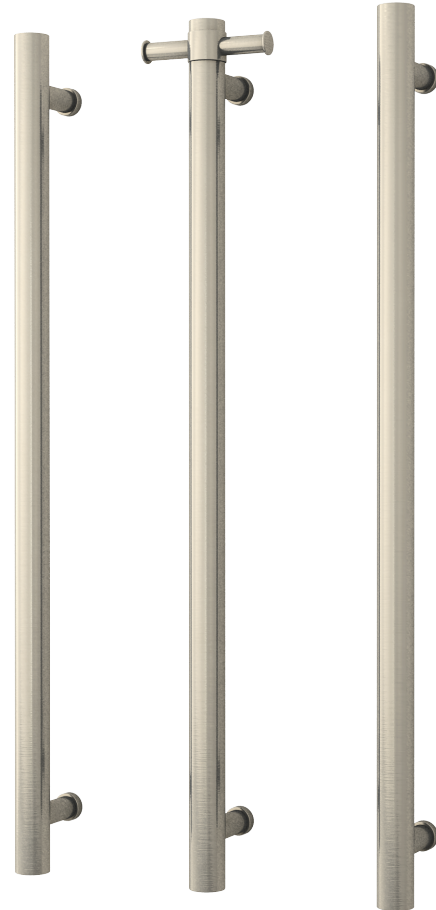

Thermorail Towel Rails 12V

Electric Heated Towel Rails for use in bathrooms

Stock Code	Finish	Size (mm)	Output (W)	No. of Bars
VS900HBN	Brushed Nickel	W142 x H900 x D100	30 Watts	1

Rails are sold individually. Hooks are removable.

Please note: Specifications are for information purposes only. Whilst every effort has been made to ensure the product specifications are accurate, due to continuing product development and improvement the specifications are subject to change. Specifications can be used to rough in and fit timber supports in the wall however we recommend no holes are drilled without having the product on site or verifying the details with the manufacturer. Thermogroup cannot be held liable or responsible for errors due to updated specifications