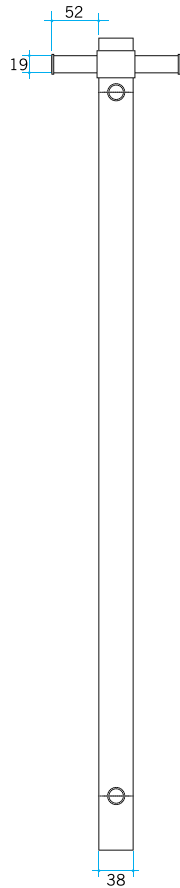

# Thermorail Towel Rails 12V

Electric Heated Towel Rails for use in bathrooms

Stock Code	Finish	Size (mm)	Output (W)	No. of Bars
VS900HBR	Brushed Stainless Steel	W142 x H900 x D100	30 Watts	1

Rails are sold individually. Hooks are removable.

**Please note:** Specifications are for information purposes only. Whilst every effort has been made to ensure the product specifications are accurate, due to continuing product development and improvement the specifications are subject to change. Specifications can be used to rough in and fit timber supports in the wall however we recommend no holes are drilled without having the product on site or verifying the details with the manufacturer. Thermogroup cannot be held liable or responsible for errors due to updated specifications