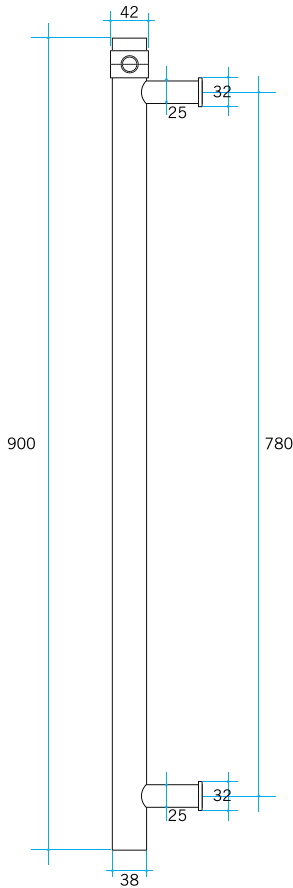

# Thermorail Towel Rails 12V

Electric Heated Towel Rails for use in bathrooms

Stock Code	Finish	Size (mm)	Output (W)	No. of Bars
VS900HBR	Brushed Stainless Steel	W142 x H900 x D100	30 Watts	1

Rails are sold individually. Hooks are removable.

**Please note:** Specifications are for information purposes only. Whilst every effort has been made to ensure the product specifications are accurate, due to continuing product development and improvement the specifications are subject to change. Specifications can be used to rough in and fit timber supports in the wall however we recommend no holes are drilled without having the product on site or verifying the details with the manufacturer. Thermogroup cannot be held liable or responsible for errors due to updated specifications