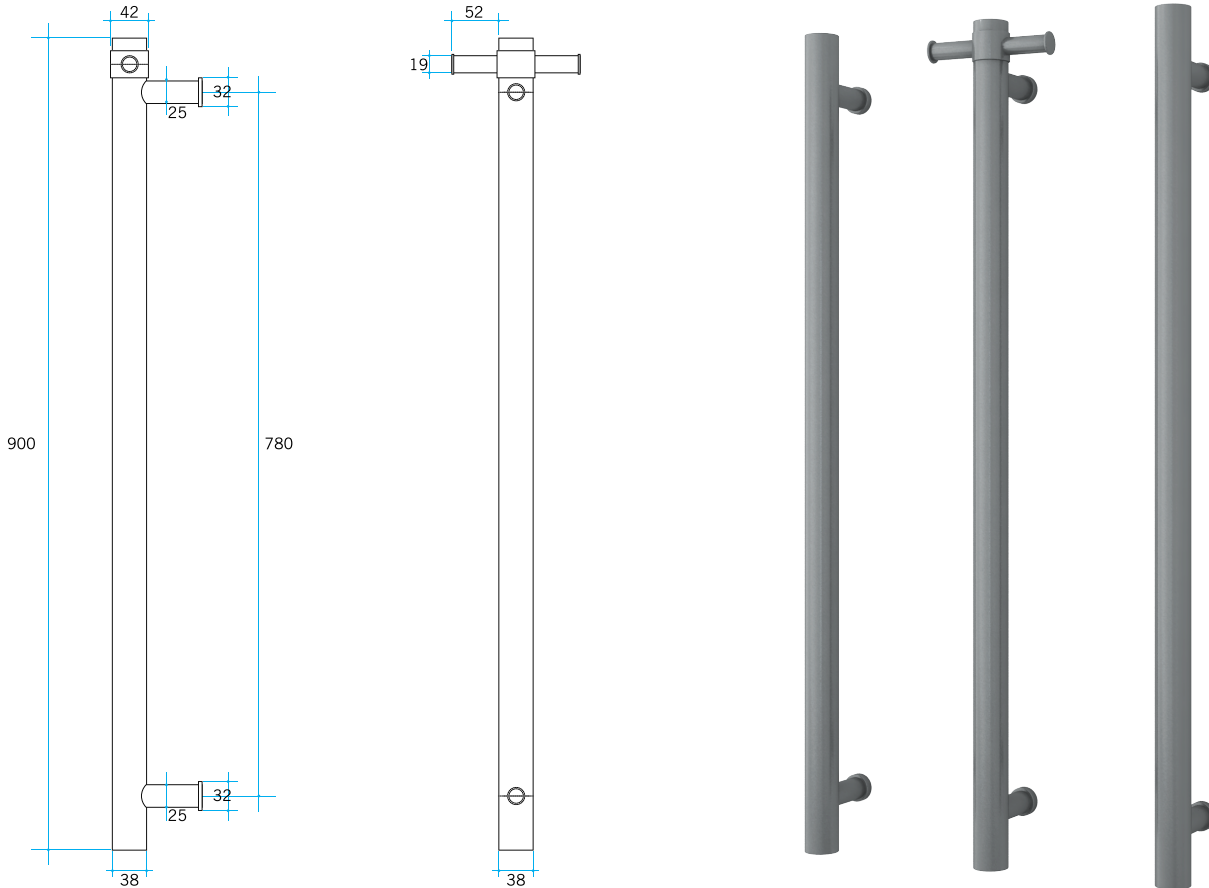

Thermorail Towel Rails 12V

Electric Heated Towel Rails for use in bathrooms

Stock Code	Finish	Size (mm)	Output (W)	No. of Bars
VS900HGM	Gun Metal	W142 x H900 x D100	30 Watts	1

Rails are sold individually. Hooks are removable.

- SEVEN YEARS WARRANTY: 7
- SAFE FOR USE IN BATHROOMS: IP55
- QUALITY STAINLESS STEEL: 304
- DRY ELECTRIC ELEMENT: 12V
- CONCEALED WIRING ONLY: [Icon of a wall with a wire]
- TRANSFORMER INCLUDED: [Icon of a transformer with 12V and 240V labels]
- VERTICAL BAR SIZE: 38mmø

Please note: Specifications are for information purposes only. Whilst every effort has been made to ensure the product specifications are accurate, due to continuing product development and improvement the specifications are subject to change. Specifications can be used to rough in and fit timber supports in the wall however we recommend no holes are drilled without having the product on site or verifying the details with the manufacturer. Thermogroup cannot be held liable or responsible for errors due to updated specifications