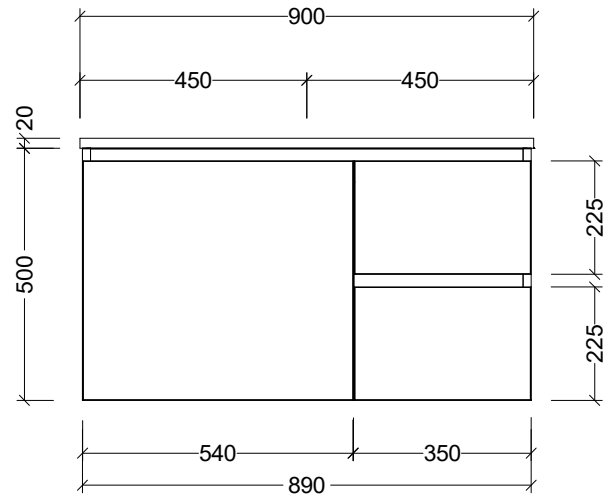

## CABINET DETAILS

Range	Nevada 900
Description	Centre Bowl Wall Hung
Cabinet SKU	NEV-VCO-900-C-X-W
TOP DETAILS	
Available Tops:	Alpha Ceramic
	Regal Mineral
	Stadium Mineral
	SilkSurface
	Stone

**Timberline Bathroom Products Pty Ltd**  
 22 Myrtle Drive, Armidale NSW 2350  
[www.timberline.com.au](http://www.timberline.com.au) | 02 6773 8500

PLEASE NOTE: Due to the manufacturing process of ceramic tops, size variation (+/- 3%) is to be expected. E&OE. Copyright ©

LH and RH Drawer Options Available