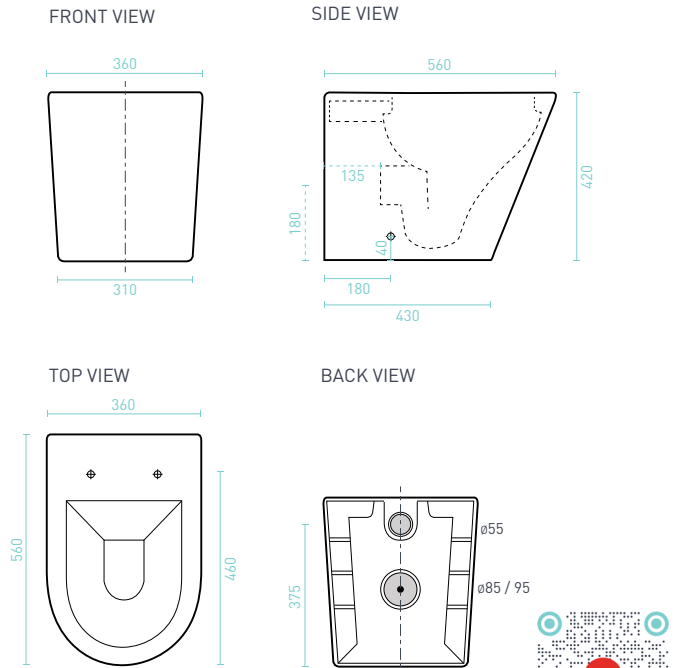

RENEE

RIMLESS WALL FACED TOILET PAN & IN-WALL CISTERN - Premium Vitreous China, High Gloss White

The Renee's sleek, rimless wall faced pan, sits flush against the wall & is fixed to the floor. The innovative in-wall cistern can be concealed in a wall cavity of just 92mm or a vanity unit, for a fully integrated installation. Easy to clean & space saving, this seamless design is perfect for an ultra-modern bathroom.

- Soft close, quick release seat/lid
- Hygienic rimless toilet bowl
- Cyclone Flush
- Nano Glaze

SIZE (p) x (w) x (h) mm	WATERMARK	WELS 4 STAR	CODE
560 x 360 x 420	AS1172	4.5/3L (3.3L avg. flush)	RECTSWFS

- **10 YR WARRANTY**
- CISTERN & PAN
- **1 YR WARRANTY**
- SEAT/LID & VALVES
- Includes Renee rimless wall faced toilet pan with seat, lid, floor mounting screws & concealed in-wall cistern
- Combine with your choice of flush plate & buttons
- Suitable for installation into a 92mm wall cavity
- Universal S or P-trap applications
- S-Trap setout 60-90mm
- Operating pressure 10-1300kPa

RENEE ACCESSORIES	WALL FACED TOILET SUITE
Square Dual Button Flush Plate (Chrome) FLSQ	Optional
Square Dual Button Flush Plate (Matte White) FLSQW	Optional
Square Dual Button Flush Plate (Matte Black) FLSQB	Optional
Round Dual Button Flush Plate (Chrome) FLRD	Optional
Square Dual Button Flush Plate (Polished Stainless Steel) FLSQSS	Optional