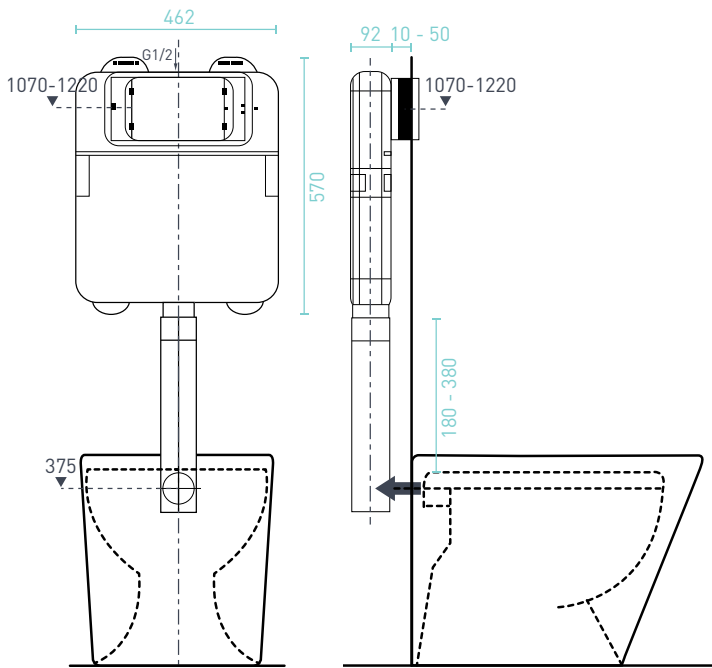

RENEE

RIMLESS WALL FACED TOILET PAN & IN-WALL CISTERN - Premium Vitreous China, High Gloss White

The Renee's sleek, rimless wall faced pan, sits flush against the wall & is fixed to the floor. The innovative in-wall cistern can be concealed in a wall cavity of just 92mm or a vanity unit, for a fully integrated installation. Easy to clean & space saving, this seamless design is perfect for an ultra-modern bathroom.

- Soft close, quick release seat/lid
- Hygienic rimless toilet bowl
- Cyclone Flush
- Nano Glaze

SIZE (p) x (w) x (h) mm	WATERMARK	WELS 4 STAR	CODE
560 x 360 x 420	AS1172	4.5/3L (3.3L avg. flush)	RECTSWFS

- **10 YR WARRANTY**
- CISTERN & PAN
- **1 YR WARRANTY**
- SEAT/LID & VALVES
- Includes Renee rimless wall faced toilet pan with seat, lid, floor mounting screws & concealed in-wall cistern
- Combine with your choice of flush plate & buttons
- Suitable for installation into a 92mm wall cavity
- Universal S or P-trap applications
- S-Trap setout 60-90mm
- Operating pressure 10-1300kPa

RENEE ACCESSORIES	WALL FACED TOILET SUITE
Square Dual Button Flush Plate (Chrome) FLSQ	Optional
Square Dual Button Flush Plate (Matte White) FLSQW	Optional
Square Dual Button Flush Plate (Matte Black) FLSQB	Optional
Round Dual Button Flush Plate (Chrome) FLRD	Optional
Square Dual Button Flush Plate (Polished Stainless Steel) FLSQSS	Optional