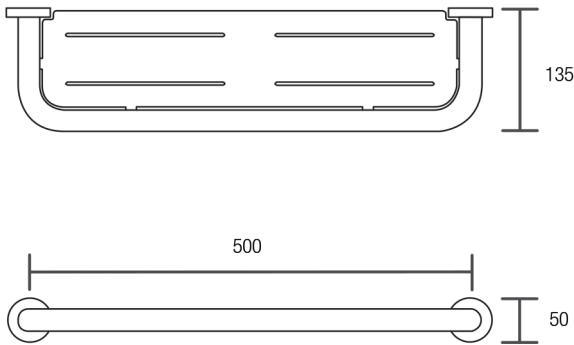

**DIMENSIONS**

**INDICATIVE IMAGE**

**500 mm STAINLESS STEEL SHELF**

**Product Code - Finish**

- BA 708 PS - Polish Supreme™

**Product Code - Other Finishes**

- BA 708 SS - Satin Supreme™

**Features**

- 500 mm centre to centre
- Stainless steel construction
- Stainless steel fixings supplied
- Polish Supreme™ finish

**Compliance**

- Complies with requirements of AS 1428.1-2009 section 15.4.2 (B2)  
Shelves external to circulation space