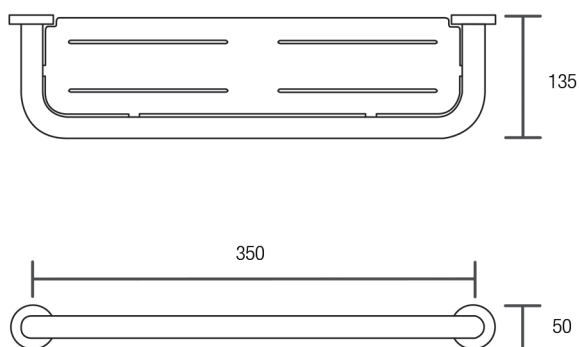

DIMENSIONS

INDICATIVE IMAGE

350 mm STAINLESS STEEL SHELF

Product Code - Finish

- BA 710 PS - Polish Supreme™

Product Code - Other Finishes

- BA 710 SS - Satin Supreme™

Features

- 350 mm centre to centre
- Stainless steel construction
- Stainless steel fixings supplied
- Polish Supreme™ finish

Compliance

- Complies with requirements of AS 1428.1-2009 section 15.4.2 (B1) Shelves within circulation space