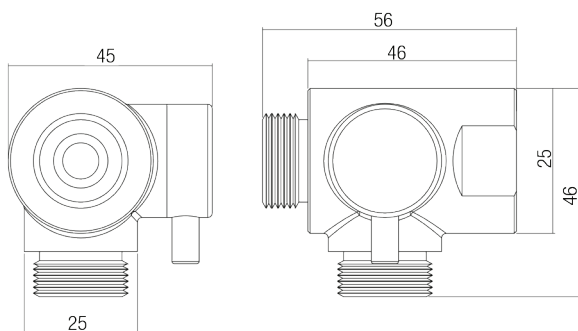

DIMENSIONS

INDICATIVE IMAGE

SWITCHCOCK VALVE

Product Code - Finish

- DV 021 C - Chrome

Product Code - Other Finishes

- No other finishes available

Features

- Two-way switchcock diverter valve
- Brass construction
- ½" BSP female threaded inlet with front and bottom ½" BSP male threaded outlets
- Suitable for installation where a fixed overhead shower and handheld shower are required
- NOT TO BE USED AS A LINE END STOP CONTROL
- Chrome plated finish