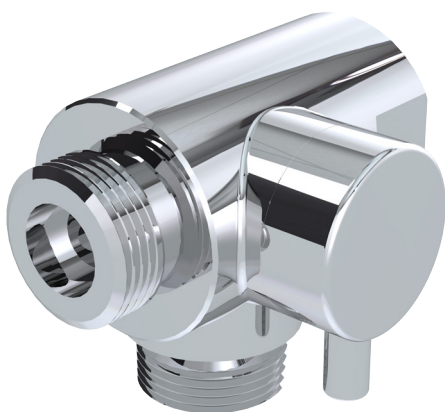

DIMENSIONS

INDICATIVE IMAGE

SWITCHCOCK VALVE

Product Code - Finish

- DV 021 C - Chrome

Product Code - Other Finishes

- No other finishes available

Features

- Two-way switchcock diverter valve
- Brass construction
- ½" BSP female threaded inlet with front and bottom ½" BSP male threaded outlets
- Suitable for installation where a fixed overhead shower and handheld shower are required
- NOT TO BE USED AS A LINE END STOP CONTROL
- Chrome plated finish