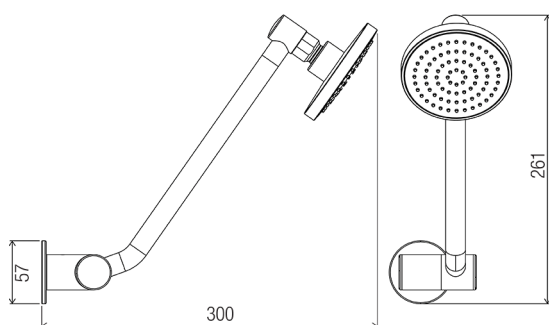

DIMENSIONS

INDICATIVE IMAGE

STREAMJET™/CLICKLOCK™ ARM

Product Code - Finish

- OH 006D C - Chrome

Features

- ABS 100 mm traditional shower with rub-clean spray diffusor
- Brass 300 mm adjustable/orbital arm with flow INTERCHANGE® spigot
- Brass 57 mm wall flange
- Chrome plated finish
- Full pattern spray

Compliance

- Watermark AS/NZS 3662 WMKT 21147
- WELS 3 Star license number 0046 – 9 L/min water flow rating
- WELS 4 Star license number 0046 – 6.5 L/min water flow rating

Warranty

See Con-Serv warranty policy for full details.