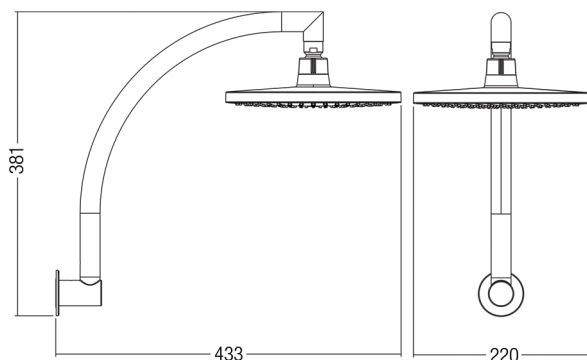

**DIMENSIONS**

**INDICATIVE IMAGE**

**COSMIC/SWAN NECK ARM**

**Product Code - Finish**

- OH 028S C - Chrome

**Product Code - Other Finishes**

- No other finishes available

**Features**

- ABS 220 mm rain maker shower with rub-clean spray diffusor
- Brass 345 mm swivel arm with flow INTERCHANGE® spigot
- Brass 57 mm wall flange
- Chrome plated finish
- Full spray pattern

**Compliance**