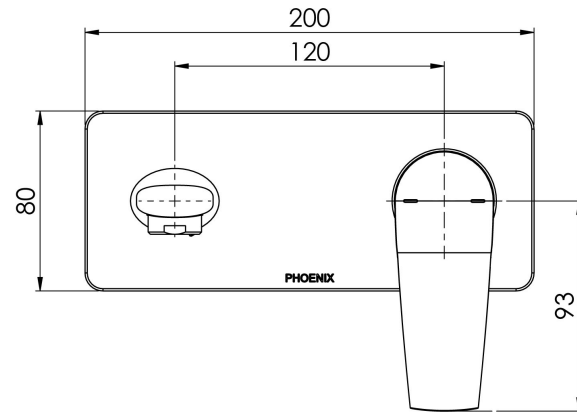

ARLO

ARLO WALL BASIN / BATH MIXER SET 200MM TRIM KIT ONLY - 6 STAR - LEAD FREE

SPECIFICATIONS

AVAILABLE IN

151-7815-00-1
Chrome

151-7815-40-1
Brushed Nickel

151-7815-10-1
Matte Black

INFORMATION

Temperature Rating
1 - 75°C

Pressure Rating
150 - 500kPa

Lead Free

MAINTENANCE AND CARE:

- All surfaces should be cleaned with mild liquid detergent or soap and water.
- Do not use cream cleaners or citrus based cleaning products, as they are abrasive.
- Use of unsuitable cleaning agents may damage the surface.
- Any damage caused in this way will not be covered by warranty.

Product complies with the lead free Australian Building Codes Board regulations in 2026

Please visit <https://www.phoenixtapware.com.au/warranty> to view the full warranty

While we aim to ensure the specifications shown are correct at time of printing, Phoenix Tapware reserves the right to make modifications without prior notice. Always use the physical product measurements for mark-ups and roughing-in as the line drawing shown may differ from the actual product over time. All measurements are shown in millimetres. Colours may vary from image shown.

Ph: +61 3 9780 4200
07/08/2024
phoenixtapware.com.au