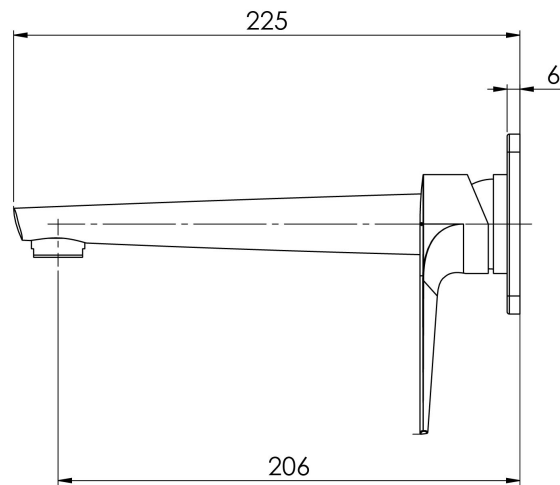

ARLO

ARLO WALL BASIN / BATH MIXER SET 200MM TRIM KIT ONLY - 6 STAR - LEAD FREE

SPECIFICATIONS

AVAILABLE IN

151-7815-00-1
Chrome

151-7815-40-1
Brushed Nickel

151-7815-10-1
Matte Black

INFORMATION

Temperature Rating
1 - 75°C

Pressure Rating
150 - 500kPa

Lead Free

MAINTENANCE AND CARE:

- All surfaces should be cleaned with mild liquid detergent or soap and water.
- Do not use cream cleaners or citrus based cleaning products, as they are abrasive.
- Use of unsuitable cleaning agents may damage the surface.
- Any damage caused in this way will not be covered by warranty.

Product complies with the lead free Australian Building Codes Board regulations in 2026

Please visit <https://www.phoenixtapware.com.au/warranty> to view the full warranty

While we aim to ensure the specifications shown are correct at time of printing, Phoenix Tapware reserves the right to make modifications without prior notice. Always use the physical product measurements for mark-ups and roughing-in as the line drawing shown may differ from the actual product over time. All measurements are shown in millimetres. Colours may vary from image shown.

Ph: +61 3 9780 4200
07/08/2024
phoenixtapware.com.au