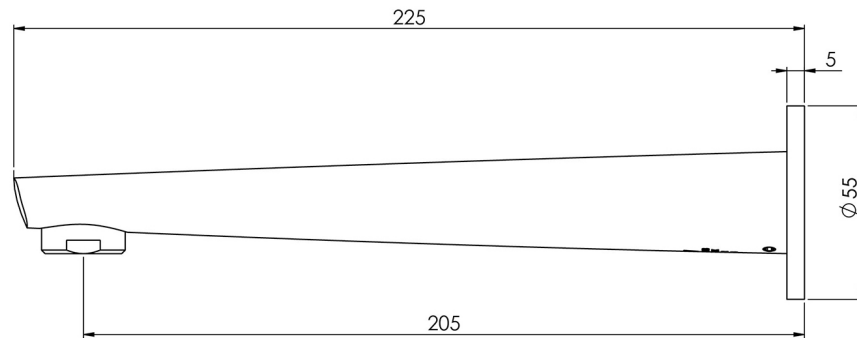

ARLO

ARLO WALL BATH OUTLET 200MM

SPECIFICATIONS

AVAILABLE IN

151-7620-00
Chrome

151-7620-40
Brushed Nickel

151-7620-10
Matte Black

151-7620-12
Brushed Gold