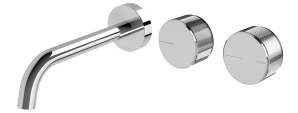

AXIA

AXIA WALL BASIN / BATH CURVED OUTLET HOSTESS SET 180MM

SPECIFICATIONS

AVAILABLE IN

117-1125-00
Chrome

117-1125-40
Brushed Nickel

117-1125-10
Matte Black

INFORMATION