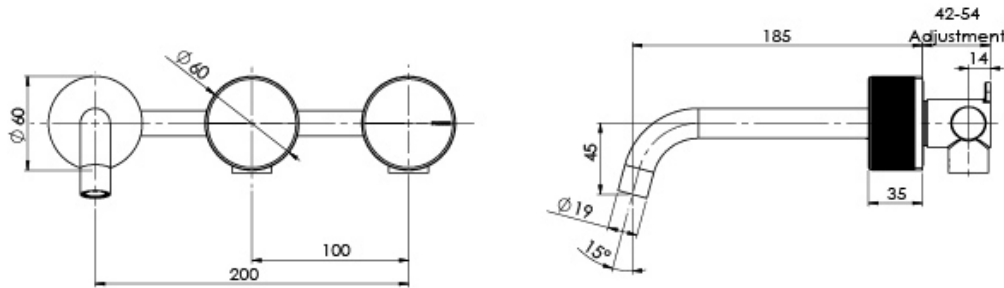

AXIA

AXIA WALL BASIN / BATH CURVED OUTLET HOSTESS SET 180MM

SPECIFICATIONS

AVAILABLE IN

117-1125-00
Chrome

117-1125-40
Brushed Nickel

117-1125-10
Matte Black

INFORMATION

Please visit <https://www.phoenixtapware.com.au/warranty> to view the full warranty

While we aim to ensure the specifications shown are correct at time of printing, Phoenix Tapware reserves the right to make modifications without prior notice. Always use the physical product measurements for mark-ups and roughing-in as the line drawing shown may differ from the actual product over time. All measurements are shown in millimetres. Colours may vary from image shown.