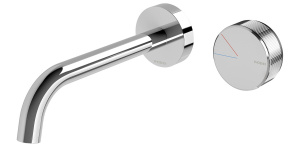

AXIA

AXIA WALL BASIN / BATH CURVED OUTLET MIXER SET 180MM

SPECIFICATIONS

AVAILABLE IN

117-7815-00
Chrome

117-7815-40
Brushed Nickel

117-7815-10
Matte Black

INFORMATION