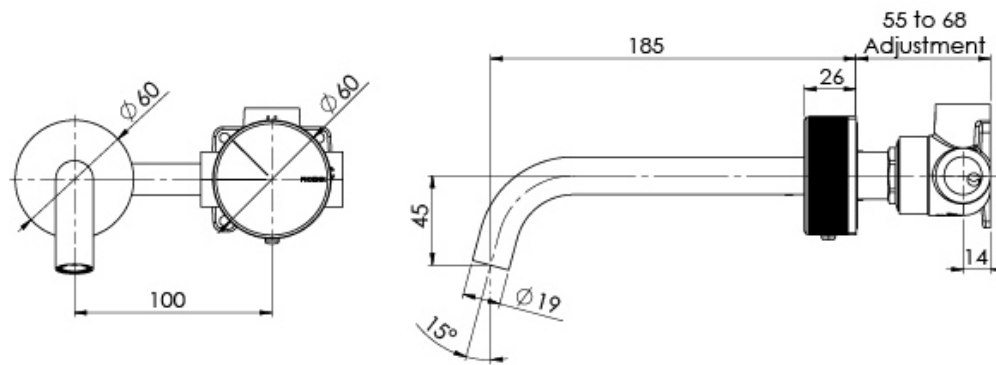

AXIA

AXIA WALL BASIN / BATH CURVED OUTLET MIXER SET 180MM

SPECIFICATIONS

AVAILABLE IN

117-7815-00
Chrome

117-7815-40
Brushed Nickel

117-7815-10
Matte Black

INFORMATION