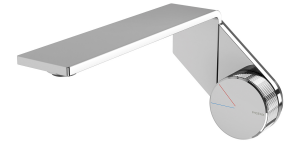

# AXIA

AXIA WALL BASIN / BATH MIXER SET 200MM

### AVAILABLE IN

117-7810-00  
Chrome

117-7810-40  
Brushed Nickel

117-7810-10  
Matte Black