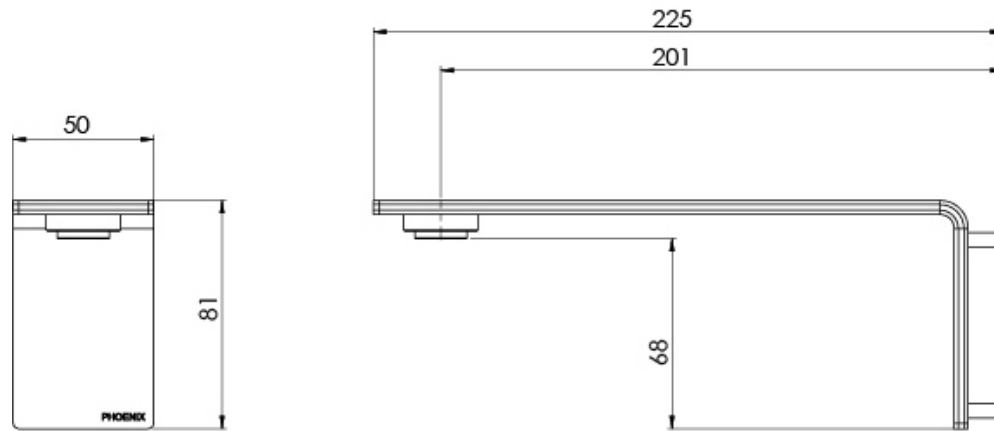

AXIA

AXIA WALL BASIN / BATH OUTLET 200MM

SPECIFICATIONS

AVAILABLE IN

117-7610-00
Chrome

117-7610-40
Brushed Nickel

117-7610-10
Matte Black

INFORMATION

Please visit <https://www.phoenixtapware.com.au/warranty> to view the full warranty

While we aim to ensure the specifications shown are correct at time of printing, Phoenix Tapware reserves the right to make modifications without prior notice. Always use the physical product measurements for mark-ups and roughing-in as the line drawing shown may differ from the actual product over time. All measurements are shown in millimetres. Colours may vary from image shown.