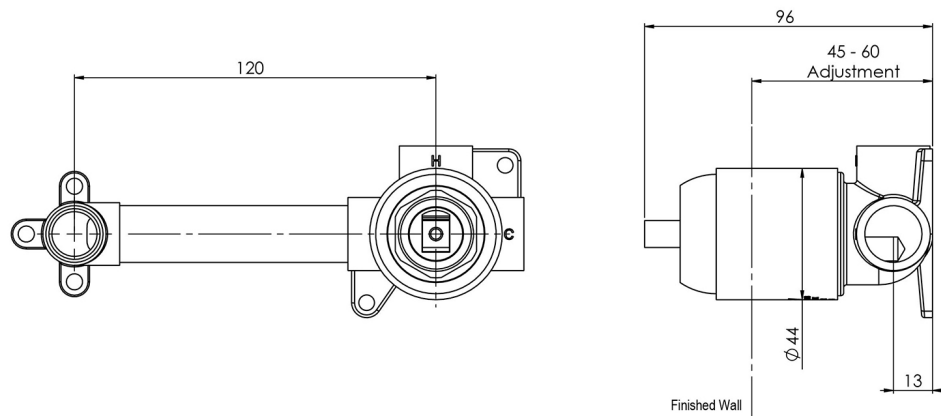

ARLO

BUILDERS WALL MIXER SET BREECH ONLY

SPECIFICATIONS

AVAILABLE IN

150-7811-00
Chrome

150-7811-40
Brushed Nickel

150-7811-12
Brushed Gold

INFORMATION

Please visit <https://www.phoenixtapware.com.au/warranty> to view the full warranty

While we aim to ensure the specifications shown are correct at time of printing, Phoenix Tapware reserves the right to make modifications without prior notice. Always use the physical product measurements for mark-ups and roughing-in as the line drawing shown may differ from the actual product over time. All measurements are shown in millimetres. Colours may vary from image shown.