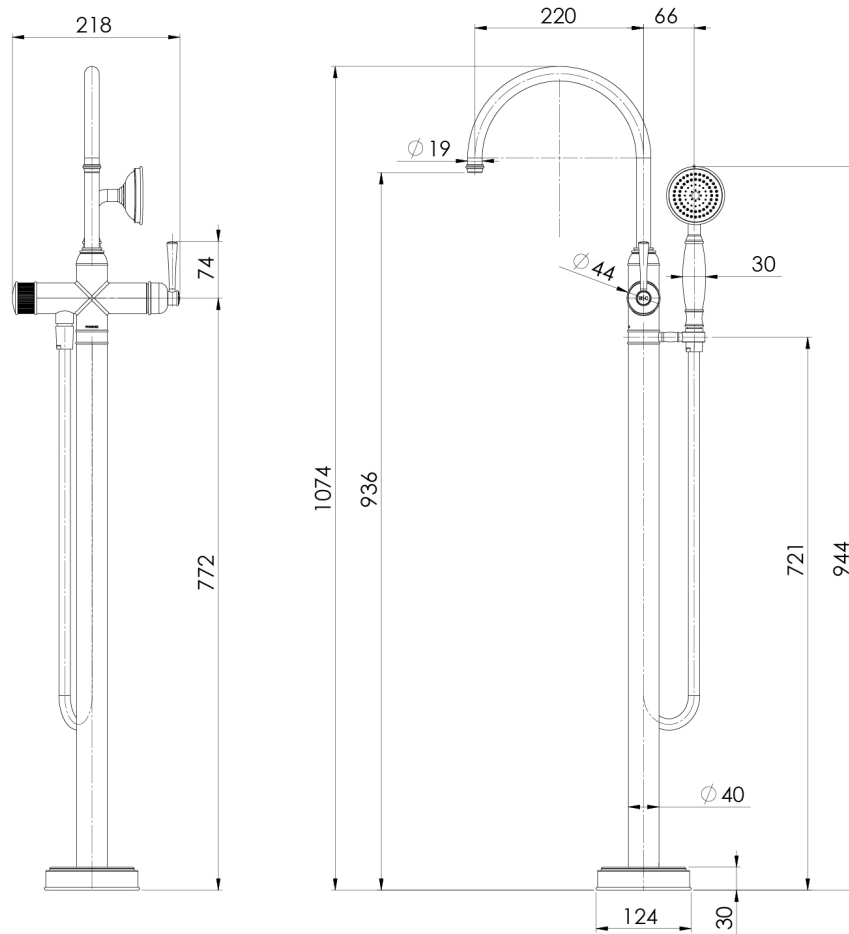

CROMFORD

CROMFORD FLOOR MOUNTED BATH MIXER WITH HAND SHOWER

SPECIFICATIONS

AVAILABLE IN

134-7451-00
Chrome

134-7451-40
Brushed Nickel

134-7451-10
Matte Black

134-7451-12
Brushed Gold

Please visit <https://www.phoenixtapware.com.au/warranty> to view the full warranty

AS2845.1 Compliant Dual Check Valves

While we aim to ensure the specifications shown are correct at time of printing, Phoenix Tapware reserves the right to make modifications without prior notice. Always use the physical product measurements for mark-ups and roughing-in as the line drawing shown may differ from the actual product over time. All measurements are shown in millimetres. Colours may vary from image shown.