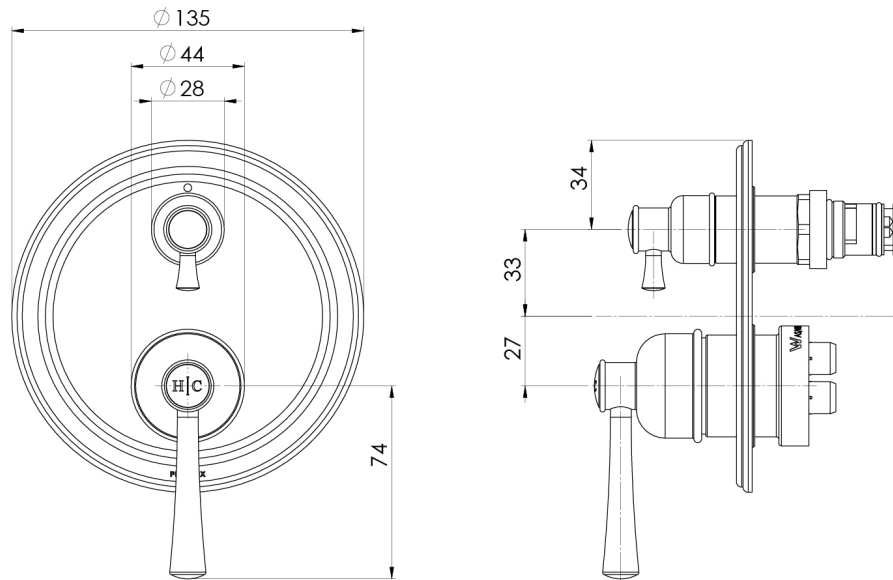

CROMFORD

CROMFORD SWITCHMIX SHOWER / BATH DIVERTER MIXER FIT-OFF KIT

SPECIFICATIONS

AVAILABLE IN

134-2940-00
Chrome

134-2940-40
Brushed Nickel

134-2940-10
Matte Black

134-2940-12
Brushed Gold

Please visit <https://www.phoenixtapware.com.au/warranty> to view the full warranty

While we aim to ensure the specifications shown are correct at time of printing, Phoenix Tapware reserves the right to make modifications without prior notice. Always use the physical product measurements for mark-ups and roughing-in as the line drawing shown may differ from the actual product over time. All measurements are shown in millimetres. Colours may vary from image shown.