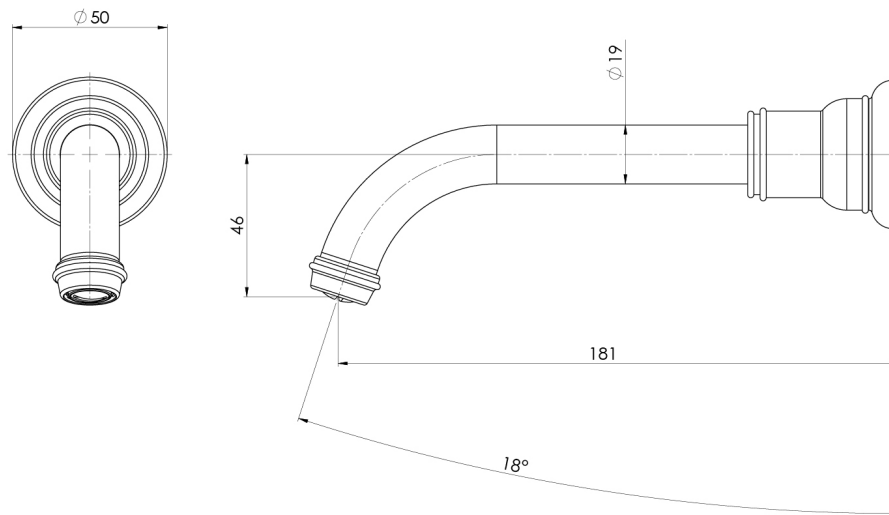

CROMFORD

CROMFORD WALL BASIN / BATH OUTLET

SPECIFICATIONS

AVAILABLE IN

134-7610-00
Chrome

134-7610-40
Brushed Nickel

134-7610-10
Matte Black

134-7610-12
Brushed Gold