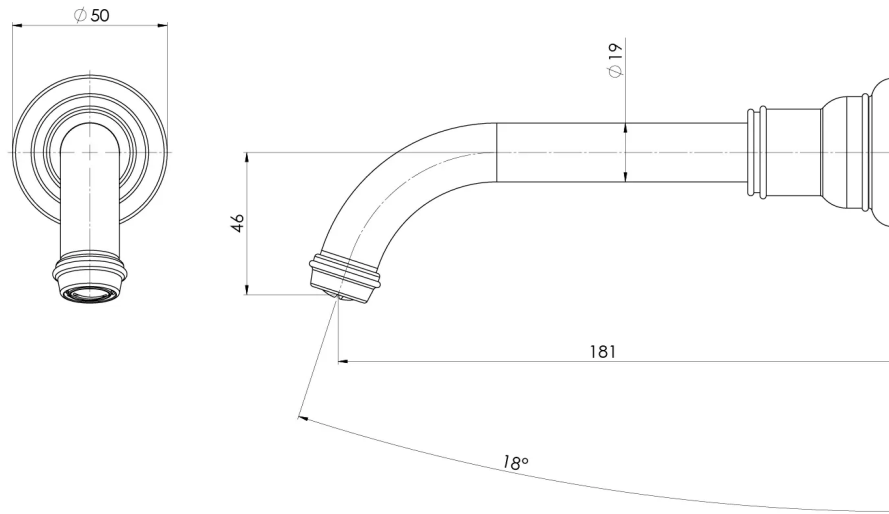

## SPECIFICATIONS

Product complies with the lead free Australian Building Codes Board regulations in 2026

Please visit <https://www.phoenixtapware.com.au/warranty> to view the full warranty

While we aim to ensure the specifications shown are correct at time of printing, Phoenix Tapware reserves the right to make modifications without prior notice. Always use the physical product measurements for mark-ups and roughing-in as the line drawing shown may differ from the actual product over time. All measurements are shown in millimetres. Colours may vary from image shown.