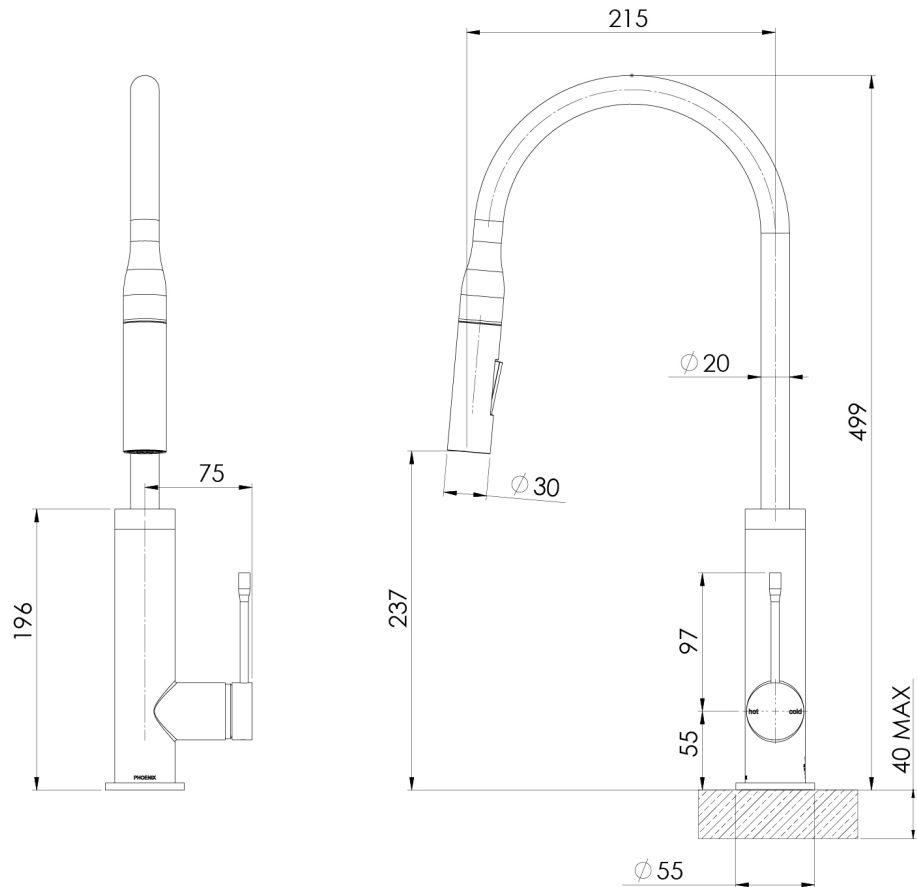

DESIGNER SINK MIXERS

DEJA PULL OUT SINK MIXER 220MM

SPECIFICATIONS

AVAILABLE IN

126-7330-00
Chrome

126-7330-40
Brushed Nickel

126-7330-10
Matte Black

INFORMATION

Please visit <https://www.phoenixtapware.com.au/warranty> to view the full warranty

While we aim to ensure the specifications shown are correct at time of printing, Phoenix Tapware reserves the right to make modifications without prior notice. Always use the physical product measurements for mark-ups and roughing-in as the line drawing shown may differ from the actual product over time. All measurements are shown in millimetres. Colours may vary from image shown.