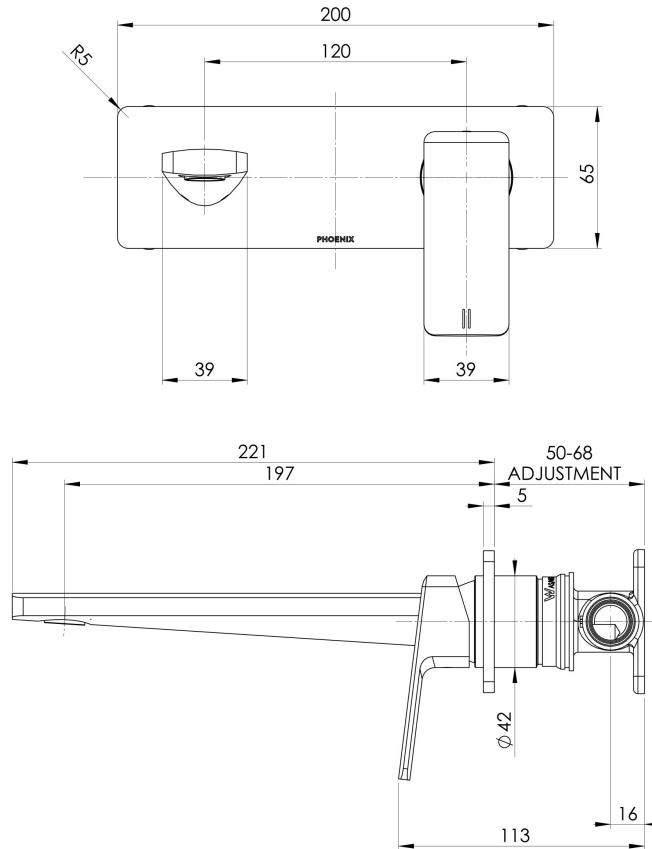

ENVIRO316

ENVIRO316 WALL BASIN / BATH MIXER SET 200MM

SPECIFICATIONS

AVAILABLE IN

128-7810-51
Stainless Steel

INFORMATION

Temperature Rating
1 - 75°C

Pressure Rating
150 - 500kPa

Please visit <https://www.phoenixtapware.com.au/warranty> to view the full warranty

While we aim to ensure the specifications shown are correct at time of printing, Phoenix Tapware reserves the right to make modifications without prior notice. Always use the physical product measurements for mark-ups and roughing-in as the line drawing shown may differ from the actual product over time. All measurements are shown in millimetres. Colours may vary from image shown.