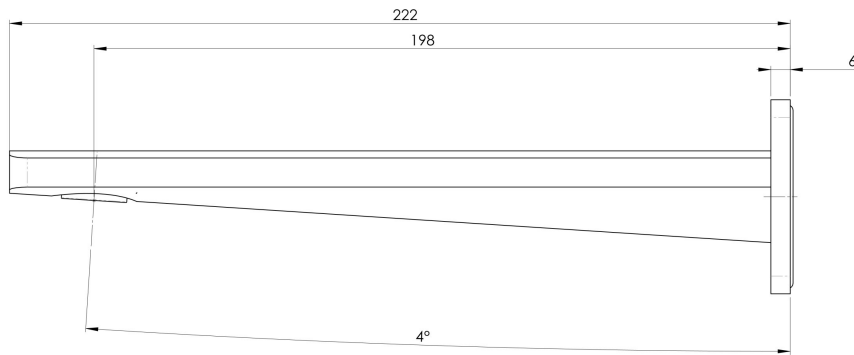

ENVIRO316

ENVIRO316 WALL BASIN / BATH OUTLET 200MM

SPECIFICATIONS

AVAILABLE IN

128-7610-51
Stainless Steel

INFORMATION

Temperature Rating
1 - 75°C

Pressure Rating
150 - 500kPa

Please visit <https://www.phoenixtapware.com.au/warranty> to view the full warranty

While we aim to ensure the specifications shown are correct at time of printing, Phoenix Tapware reserves the right to make modifications without prior notice. Always use the physical product measurements for mark-ups and roughing-in as the line drawing shown may differ from the actual product over time. All measurements are shown in millimetres. Colours may vary from image shown.