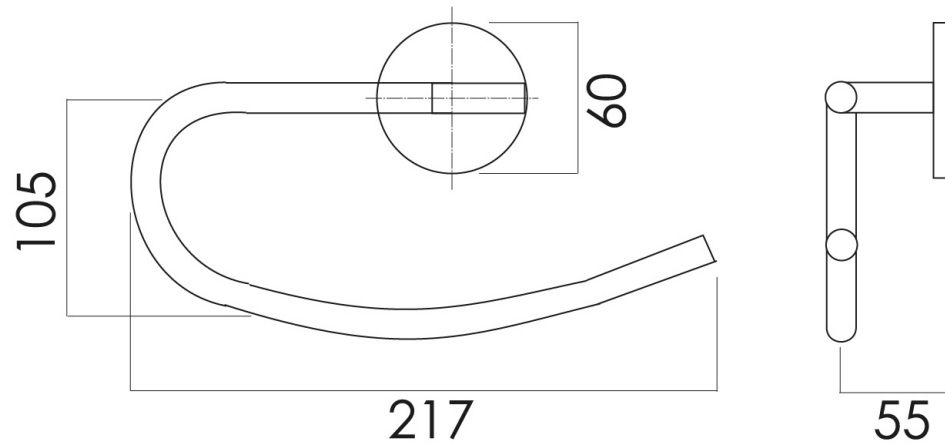

FESTIVAL

FESTIVAL HAND TOWEL HOLDER

SPECIFICATIONS

AVAILABLE IN

FE893 CHR
Chrome

INFORMATION

MAINTENANCE AND CARE:

- All surfaces should be cleaned with mild liquid detergent or soap and water.
- Do not use cream cleaners or citrus based cleaning products, as they are abrasive.
- Use of unsuitable cleaning agents may damage the surface.
- Any damage caused in this way will not be covered by warranty.