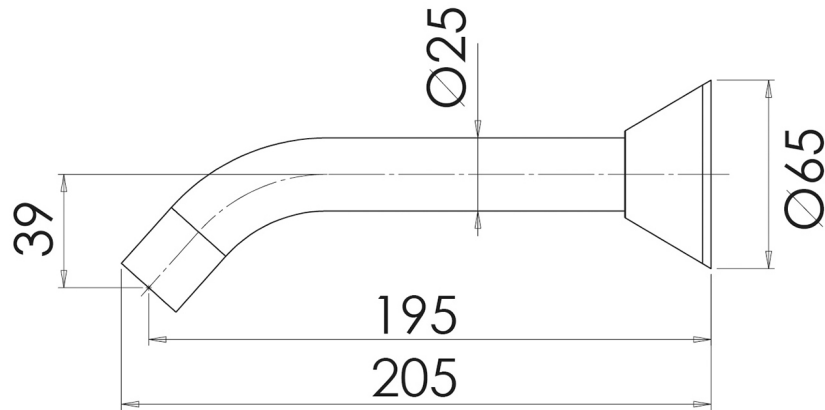

IVY

IVY BATH OUTLET 200MM

SPECIFICATIONS

AVAILABLE IN

669 CHR
Chrome

INFORMATION

Temperature Rating
1 - 75°C

Pressure Rating
150 - 500kPa

Please visit <https://www.phoenixtapware.com.au/warranty> to view the full warranty

While we aim to ensure the specifications shown are correct at time of printing, Phoenix Tapware reserves the right to make modifications without prior notice. Always use the physical product measurements for mark-ups and roughing-in as the line drawing shown may differ from the actual product over time. All measurements are shown in millimetres. Colours may vary from image shown.