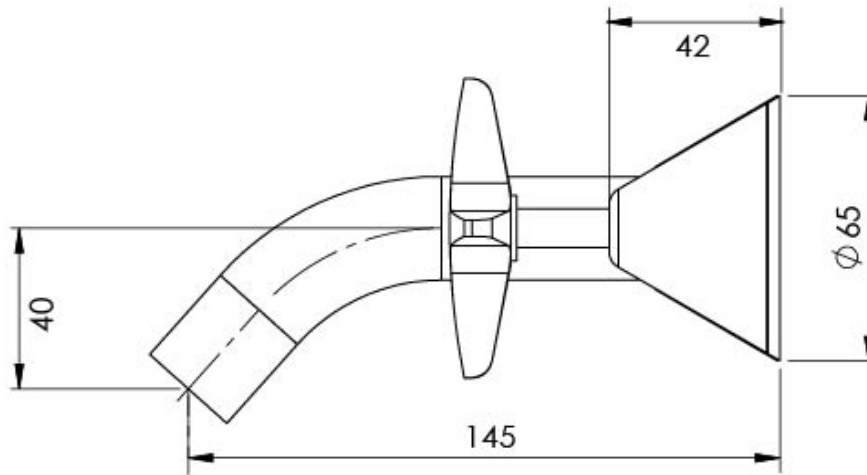

IVY

IVY BATH SET

SPECIFICATIONS

AVAILABLE IN

610 CHR
Chrome

INFORMATION

Temperature Rating
1 - 75°C

Pressure Rating
150 - 500kPa

Please visit <https://www.phoenixtapware.com.au/warranty> to view the full warranty

While we aim to ensure the specifications shown are correct at time of printing, Phoenix Tapware reserves the right to make modifications without prior notice. Always use the physical product measurements for mark-ups and roughing-in as the line drawing shown may differ from the actual product over time. All measurements are shown in millimetres. Colours may vary from image shown.