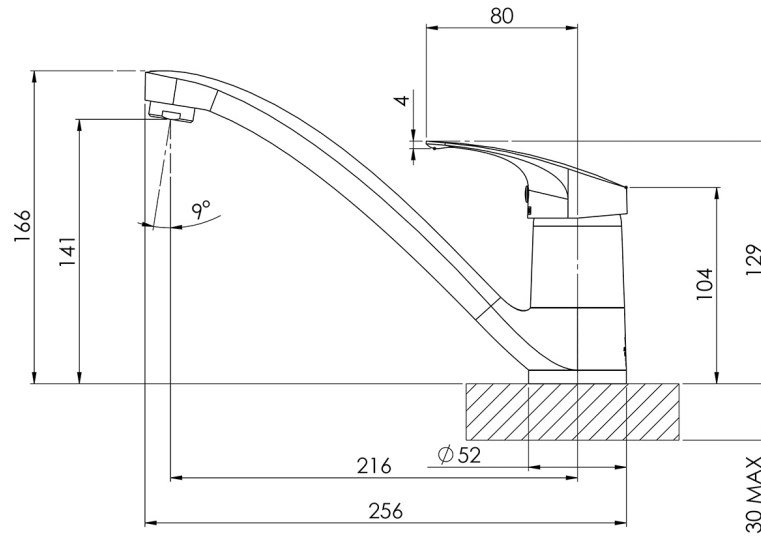

IVY

IVY CAST SINK MIXER

SPECIFICATIONS

AVAILABLE IN

YV728 CHR
Chrome

INFORMATION

Temperature Rating
1 - 75°C

Pressure Rating
150 - 500kPa

Please visit <https://www.phoenixtapware.com.au/warranty> to view the full warranty

While we aim to ensure the specifications shown are correct at time of printing, Phoenix Tapware reserves the right to make modifications without prior notice. Always use the physical product measurements for mark-ups and roughing-in as the line drawing shown may differ from the actual product over time. All measurements are shown in millimetres. Colours may vary from image shown.