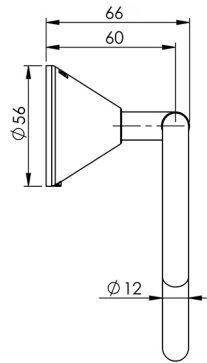

IVY

IVY HAND TOWEL HOLDER

SPECIFICATIONS

AVAILABLE IN

YV893 CHR
Chrome

INFORMATION

MAINTENANCE AND CARE:

- All surfaces should be cleaned with mild liquid detergent or soap and water.
- Do not use cream cleaners or citrus based cleaning products, as they are abrasive.
- Use of unsuitable cleaning agents may damage the surface.
- Any damage caused in this way will not be covered by warranty.

Please visit <https://www.phoenixtapware.com.au/warranty> to view the full warranty

While we aim to ensure the specifications shown are correct at time of printing, Phoenix Tapware reserves the right to make modifications without prior notice. Always use the physical product measurements for mark-ups and roughing-in as the line drawing shown may differ from the actual product over time. All measurements are shown in millimetres. Colours may vary from image shown.

Ph: +61 3 9780 4200
14/03/2024
[phoenixtapware.com.au](https://www.phoenixtapware.com.au)