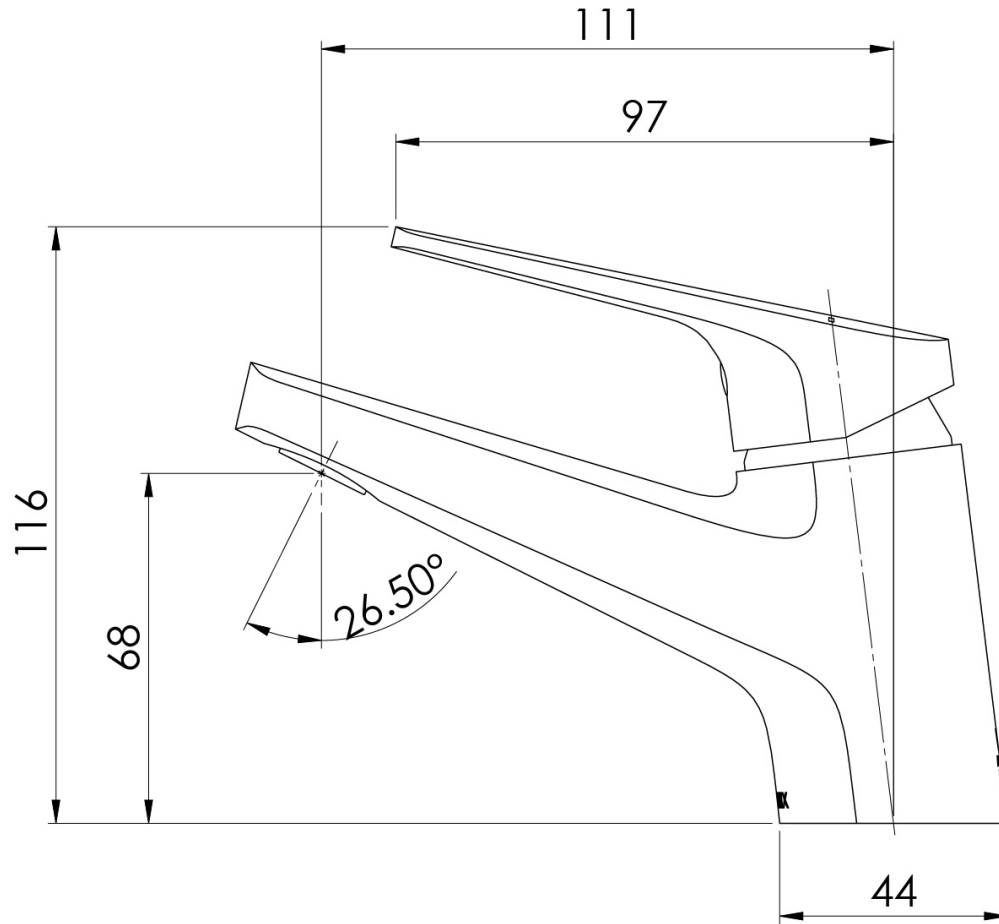

IVY MKII

IVY MKII FIXED BASIN MIXER - LEAD FREE

SPECIFICATIONS

AVAILABLE IN

154-7700-00-1
Chrome

INFORMATION

Temperature Rating
1 - 75°C

Pressure Rating
150 - 500kPa

Product complies with the lead free Australian Building Codes Board regulations in 2026

Please visit <https://www.phoenixtapware.com.au/warranty> to view the full warranty

While we aim to ensure the specifications shown are correct at time of printing, Phoenix Tapware reserves the right to make modifications without prior notice. Always use the physical product measurements for mark-ups and roughing-in as the line drawing shown may differ from the actual product over time. All measurements are shown in millimetres. Colours may vary from image shown.