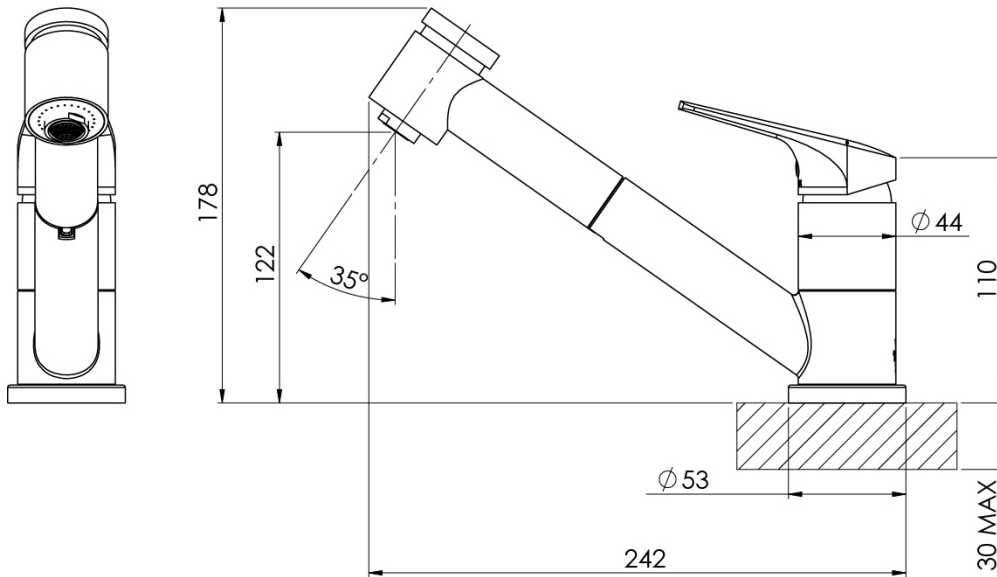

## SPECIFICATIONS

Product complies with the lead free Australian Building Codes Board regulations in 2026

Please visit <https://www.phoenixtapware.com.au/warranty> to view the full warranty

While we aim to ensure the specifications shown are correct at time of printing, Phoenix Tapware reserves the right to make modifications without prior notice. Always use the physical product measurements for mark-ups and roughing-in as the line drawing shown may differ from the actual product over time. All measurements are shown in millimetres. Colours may vary from image shown.