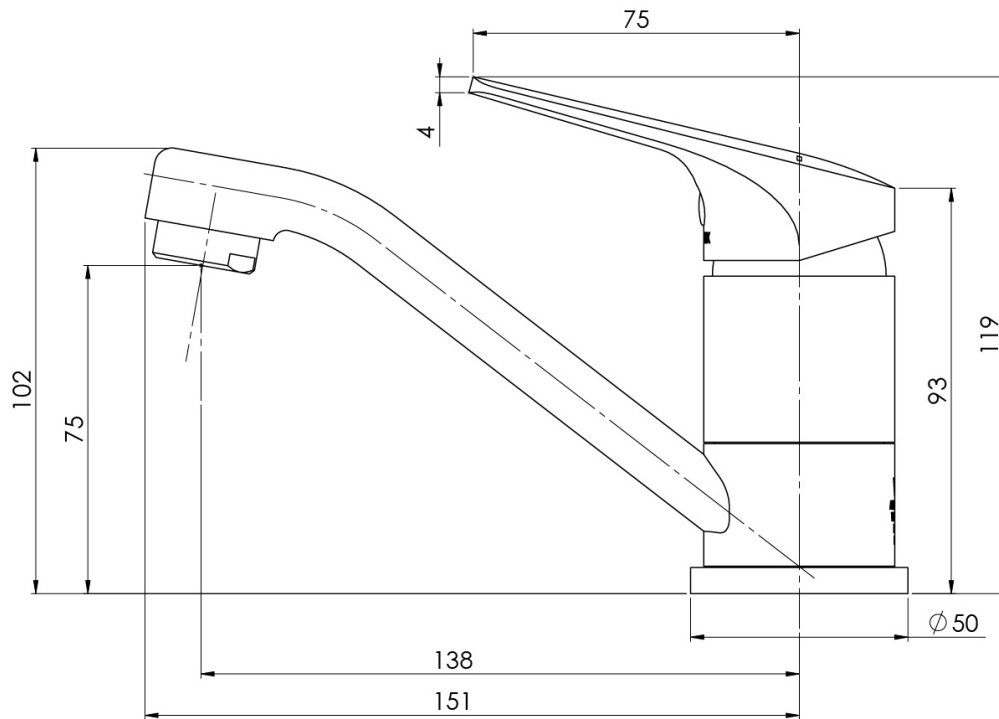

## SPECIFICATIONS

Product complies with the lead free Australian Building Codes Board regulations in 2026

Please visit <https://www.phoenixtapware.com.au/warranty> to view the full warranty

While we aim to ensure the specifications shown are correct at time of printing, Phoenix Tapware reserves the right to make modifications without prior notice. Always use the physical product measurements for mark-ups and roughing-in as the line drawing shown may differ from the actual product over time. All measurements are shown in millimetres. Colours may vary from image shown.