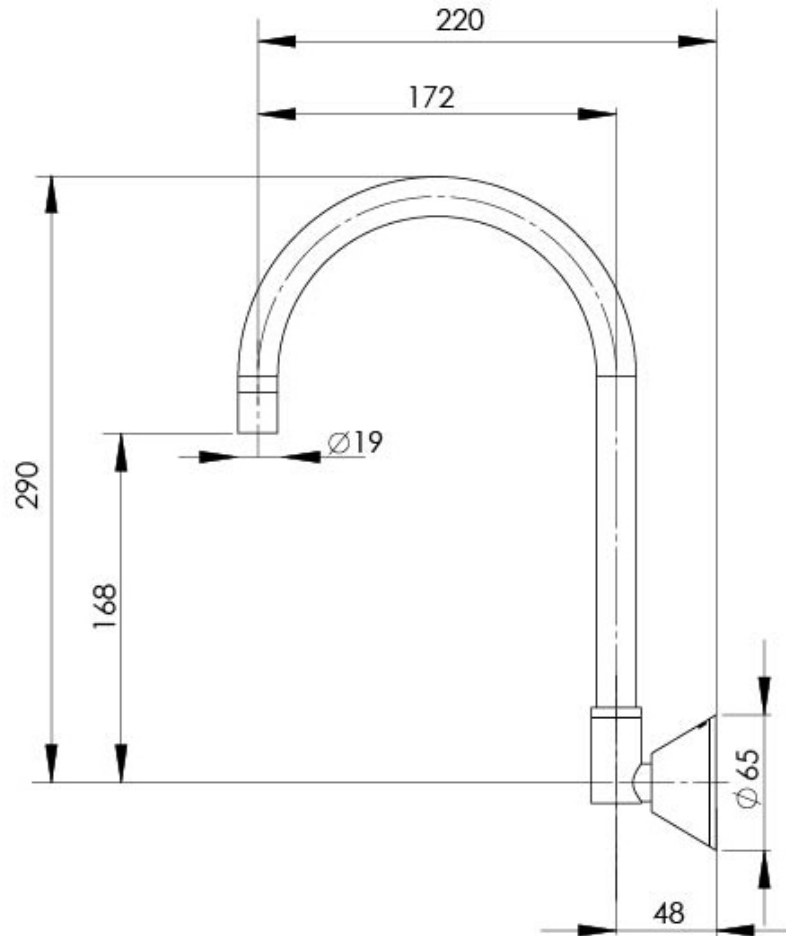

IVY

IVY WALL SINK OUTLET 170MM GOOSENECK

SPECIFICATIONS

AVAILABLE IN

673 CHR
Chrome

INFORMATION

Temperature Rating
1 - 75°C

Pressure Rating
150 - 500kPa

MAINTENANCE AND CARE:

- All surfaces should be cleaned with mild liquid detergent or soap and water.
- Do not use cream cleaners or citrus based cleaning products, as they are abrasive.
- Use of unsuitable cleaning agents may damage the surface.
- Any damage caused in this way will not be covered by warranty.

Please visit <https://www.phoenixtapware.com.au/warranty> to view the full warranty