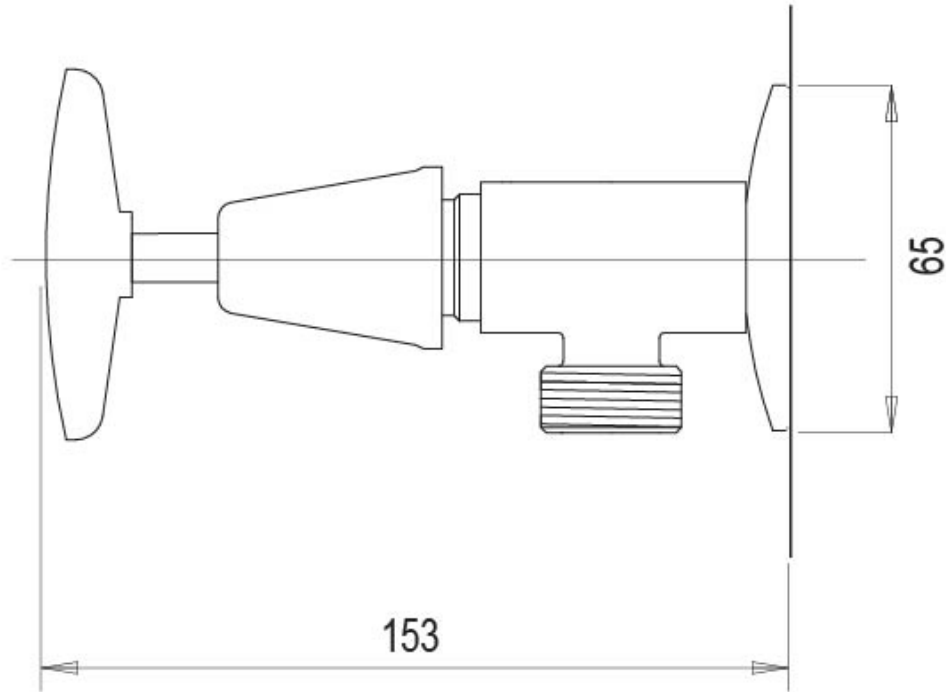

IVY

IVY WASHING MACHINE STOPS

SPECIFICATIONS

AVAILABLE IN

661CHR
Chrome

INFORMATION

Temperature Rating
1 - 75°C

Pressure Rating
150 - 500kPa

Please visit <https://www.phoenixtapware.com.au/warranty> to view the full warranty

While we aim to ensure the specifications shown are correct at time of printing, Phoenix Tapware reserves the right to make modifications without prior notice. Always use the physical product measurements for mark-ups and roughing-in as the line drawing shown may differ from the actual product over time. All measurements are shown in millimetres. Colours may vary from image shown.