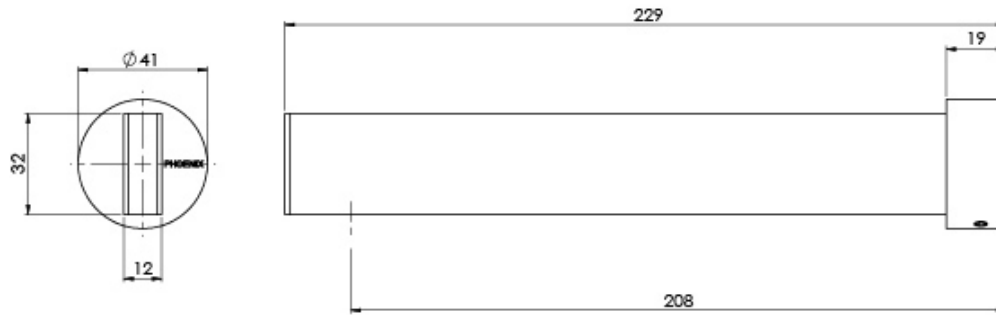

LEXI MKII

LEXI MKII BATH OUTLET 200MM

SPECIFICATIONS

AVAILABLE IN

123-7620-00
Chrome

123-7620-40
Brushed Nickel

123-7620-10
Matte Black

INFORMATION

Please visit <https://www.phoenixtapware.com.au/warranty> to view the full warranty

While we aim to ensure the specifications shown are correct at time of printing, Phoenix Tapware reserves the right to make modifications without prior notice. Always use the physical product measurements for mark-ups and roughing-in as the line drawing shown may differ from the actual product over time. All measurements are shown in millimetres. Colours may vary from image shown.