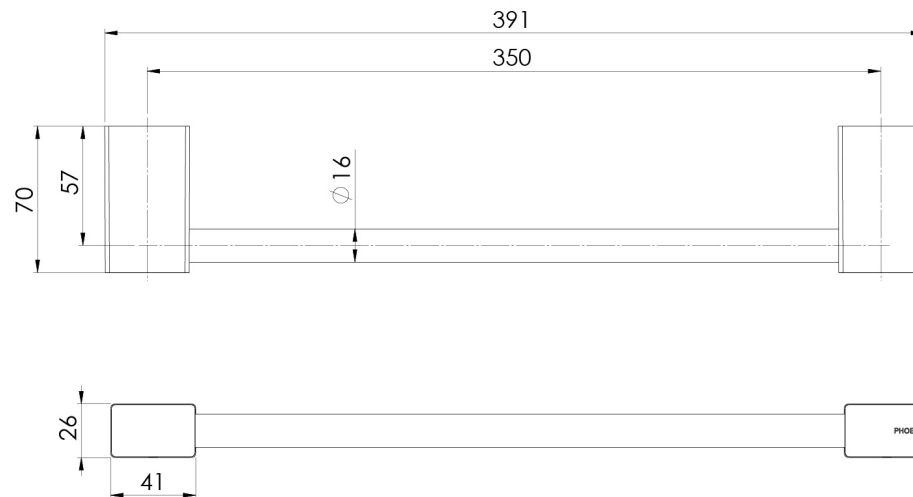

LEXI MKII

LEXI MKII HAND TOWEL HOLDER

SPECIFICATIONS

AVAILABLE IN

123-8500-00
Chrome

123-8500-40
Brushed Nickel

123-8500-10
Matte Black

INFORMATION

MAINTENANCE AND CARE:

- All surfaces should be cleaned with mild liquid detergent or soap and water.
- Do not use cream cleaners or citrus based cleaning products, as they are abrasive.
- Use of unsuitable cleaning agents may damage the surface.
- Any damage caused in this way will not be covered by warranty.

Please visit <https://www.phoenixtapware.com.au/warranty> to view the full warranty

While we aim to ensure the specifications shown are correct at time of printing, Phoenix Tapware reserves the right to make modifications without prior notice. Always use the physical product measurements for mark-ups and roughing-in as the line drawing shown may differ from the actual product over time. All measurements are shown in millimetres. Colours may vary from image shown.

Ph: +61 3 9780 4200
14/03/2024
[phoenixtapware.com.au](https://www.phoenixtapware.com.au)