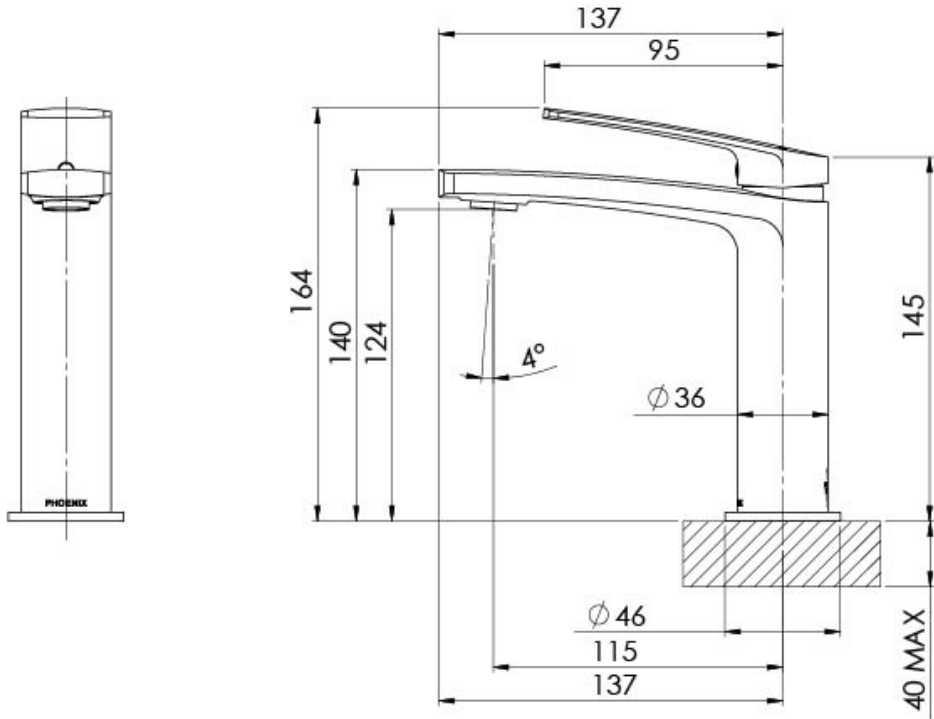

MEKKO

MEKKO BASIN MIXER

SPECIFICATIONS

AVAILABLE IN

115-7700-00
Chrome

115-7700-40
Brushed Nickel

115-7700-30
Gun Metal

115-7700-31
Brushed Carbon

Please visit <https://www.phoenixtapware.com.au/warranty> to view the full warranty

While we aim to ensure the specifications shown are correct at time of printing, Phoenix Tapware reserves the right to make modifications without prior notice. Always use the physical product measurements for mark-ups and roughing-in as the line drawing shown may differ from the actual product over time. All measurements are shown in millimetres. Colours may vary from image shown.