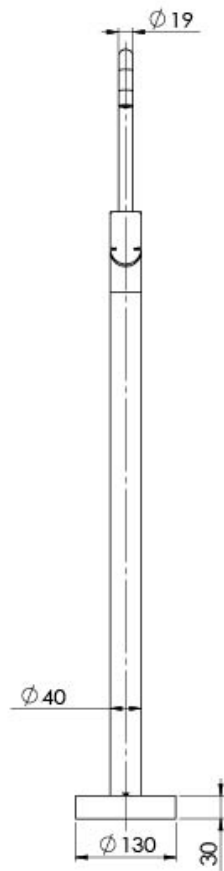

MEKKO

MEKKO FLOOR MOUNTED BATH MIXER

SPECIFICATIONS

AVAILABLE IN

115-7450-00
Chrome

115-7450-40
Brushed Nickel

115-7450-30
Gun Metal

115-7450-31
Brushed Carbon

115-7450-10
Matte Black

INFORMATION

Temperature Rating
1 - 75°C

Pressure Rating
150 - 500kPa

MAINTENANCE AND CARE:

- All surfaces should be cleaned with mild liquid detergent or soap and water.
- Do not use cream cleaners or citrus based cleaning products, as they are abrasive.
- Use of unsuitable cleaning agents may damage the surface.
- Any damage caused in this way will not be covered by warranty.