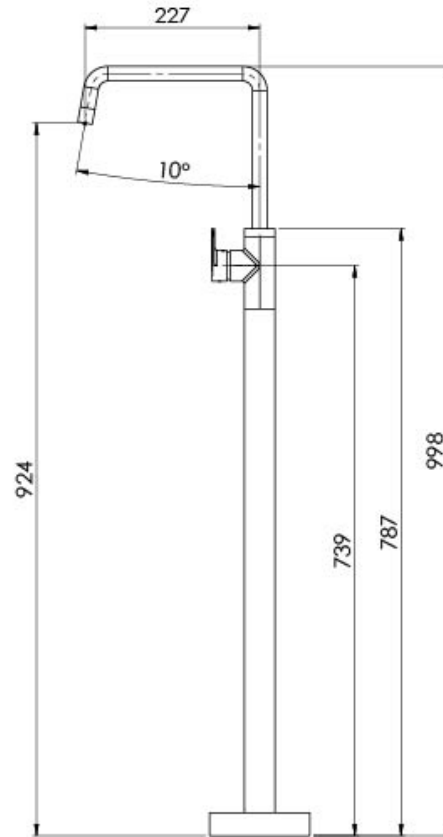

MEKKO

MEKKO FLOOR MOUNTED BATH MIXER

SPECIFICATIONS

AVAILABLE IN

115-7450-00
Chrome

115-7450-40
Brushed Nickel

115-7450-30
Gun Metal

115-7450-31
Brushed Carbon