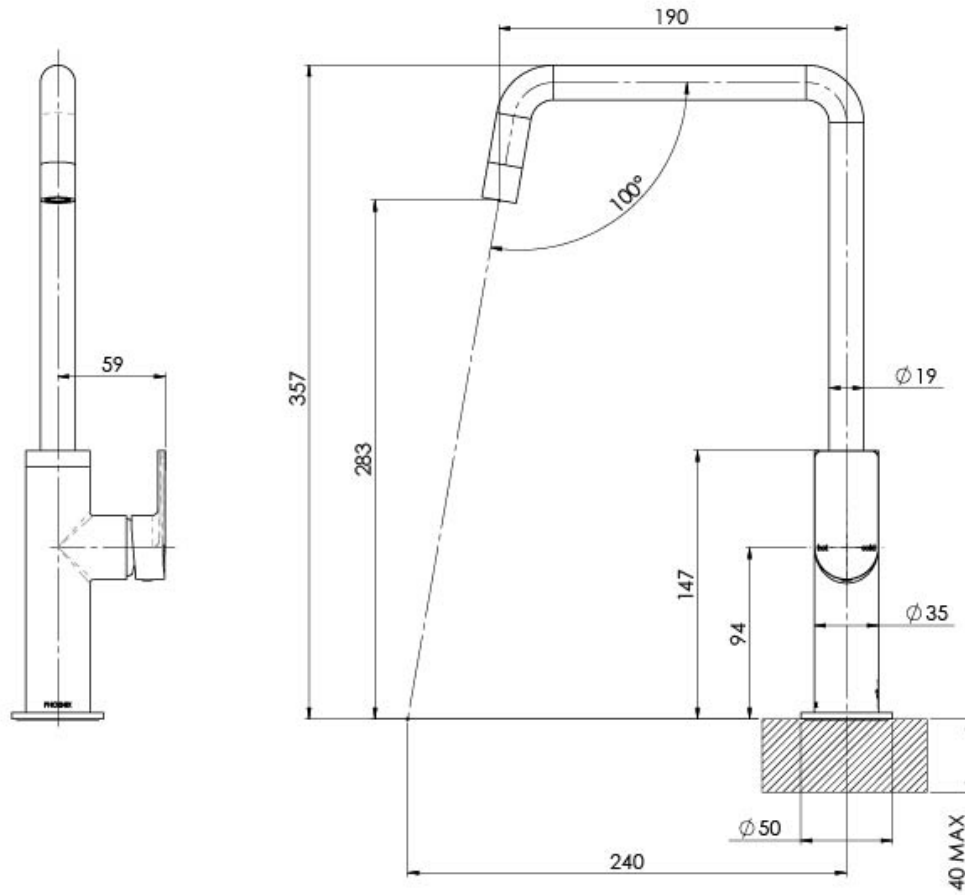

## MEKKO SINK MIXER 190MM SQUARELINE

## SPECIFICATIONS

Please visit <https://www.phoenixtapware.com.au/warranty> to view the full warranty

While we aim to ensure the specifications shown are correct at time of printing, Phoenix Tapware reserves the right to make modifications without prior notice. Always use the physical product measurements for mark-ups and roughing-in as the line drawing shown may differ from the actual product over time. All measurements are shown in millimetres. Colours may vary from image shown.