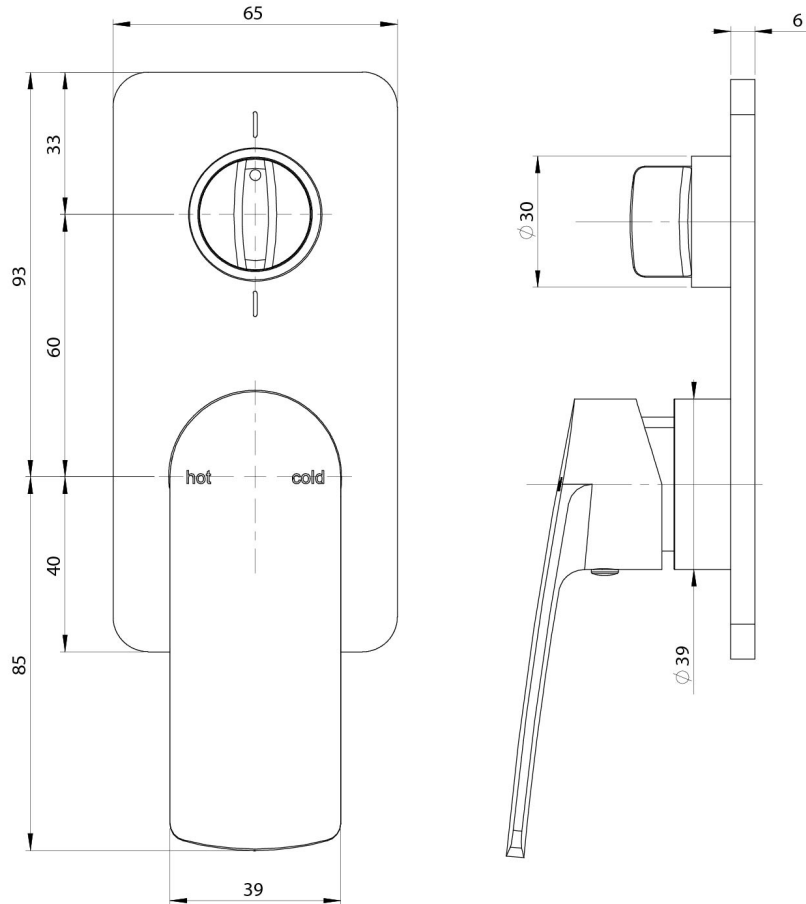

## MEKKO SWITCHMIX SHOWER / BATH DIVERTER MIXER FIT-OFF KIT

## SPECIFICATIONS

Please visit <https://www.phoenixtapware.com.au/warranty> to view the full warranty

While we aim to ensure the specifications shown are correct at time of printing, Phoenix Tapware reserves the right to make modifications without prior notice. Always use the physical product measurements for mark-ups and roughing-in as the line drawing shown may differ from the actual product over time. All measurements are shown in millimetres. Colours may vary from image shown.