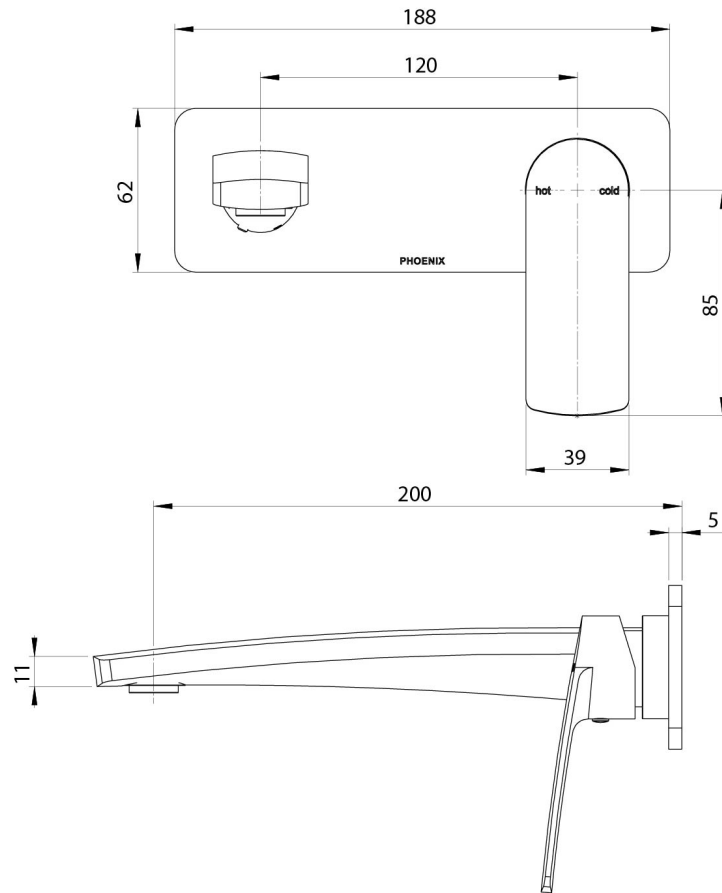

SWITCHMIX

MEKKO SWITCHMIX WALL BASIN / BATH MIXER SET 200MM FIT-OFF KIT

SPECIFICATIONS

AVAILABLE IN

115-2812-00
Chrome

115-2812-40
Brushed Nickel

115-2812-31
Brushed Carbon

115-2812-10
Matte Black

Please visit <https://www.phoenixtapware.com.au/warranty> to view the full warranty

While we aim to ensure the specifications shown are correct at time of printing, Phoenix Tapware reserves the right to make modifications without prior notice. Always use the physical product measurements for mark-ups and roughing-in as the line drawing shown may differ from the actual product over time. All measurements are shown in millimetres. Colours may vary from image shown.