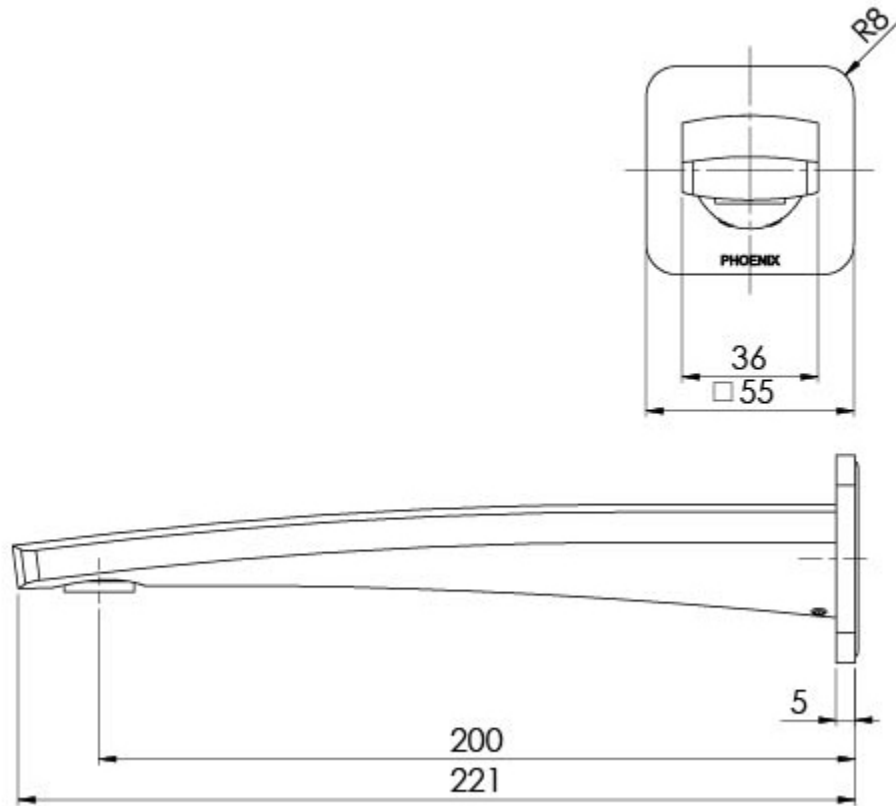

# MEKKO

MEKKO WALL BASIN OUTLET 200MM

## SPECIFICATIONS

Please visit <https://www.phoenixtapware.com.au/warranty> to view the full warranty

While we aim to ensure the specifications shown are correct at time of printing, Phoenix Tapware reserves the right to make modifications without prior notice. Always use the physical product measurements for mark-ups and roughing-in as the line drawing shown may differ from the actual product over time. All measurements are shown in millimetres. Colours may vary from image shown.