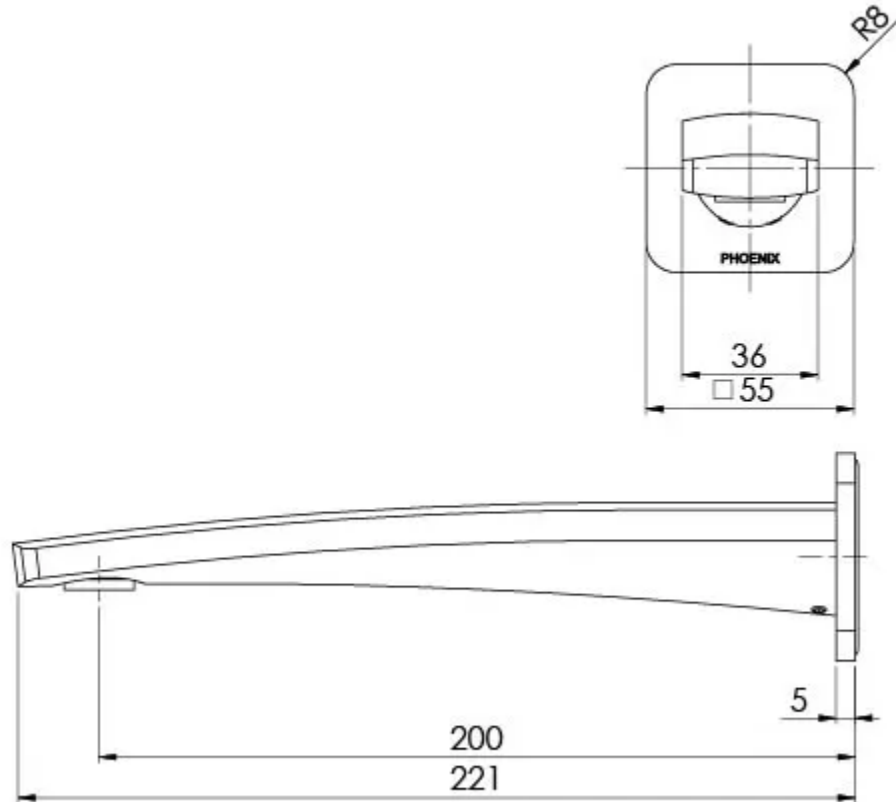

MEKKO

MEKKO WALL BATH OUTLET 200MM - LEAD FREE

SPECIFICATIONS

AVAILABLE IN

115-7620-00-1
Chrome

115-7620-31-1
Brushed Carbon

INFORMATION

Temperature Rating
1 - 75°C

Product complies with the lead free Australian Building Codes Board regulations in 2026

Please visit <https://www.phoenixtapware.com.au/warranty> to view the full warranty

While we aim to ensure the specifications shown are correct at time of printing, Phoenix Tapware reserves the right to make modifications without prior notice. Always use the physical product measurements for mark-ups and roughing-in as the line drawing shown may differ from the actual product over time. All measurements are shown in millimetres. Colours may vary from image shown.