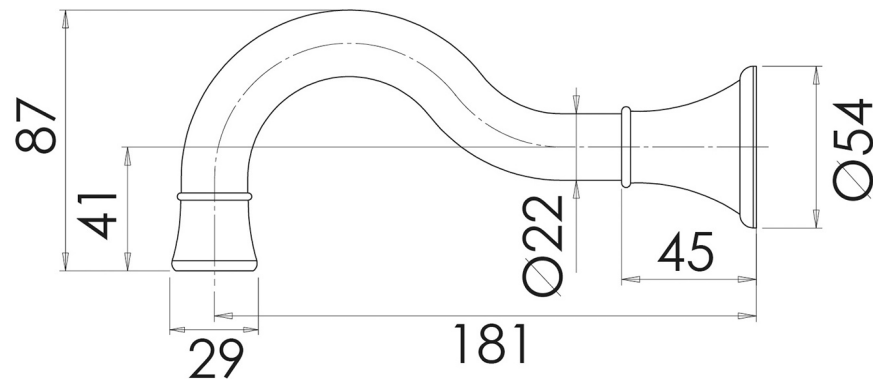

NOSTALGIA

NOSTALGIA BASIN BATH OUTLET 180MM SHEPHERD CROOK

SPECIFICATIONS

AVAILABLE IN

NS0900-00
Chrome

NS0900-40
Brushed Nickel

NS0900-33
Antique Black

INFORMATION

Temperature Rating
1 - 75°C

Pressure Rating
150 - 500kPa

MAINTENANCE AND CARE:

- All surfaces should be cleaned with mild liquid detergent or soap and water.
- Do not use cream cleaners or citrus based cleaning products, as they are abrasive.
- Use of unsuitable cleaning agents may damage the surface.
- Any damage caused in this way will not be covered by warranty.

Please visit <https://www.phoenixtapware.com.au/warranty> to view the full warranty