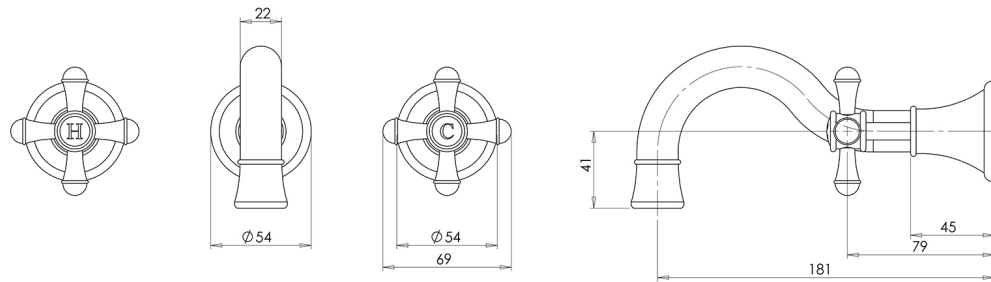

# NOSTALGIA

NOSTALGIA BASIN / BATH SET 180MM SHEPHERDS CROOK

## SPECIFICATIONS